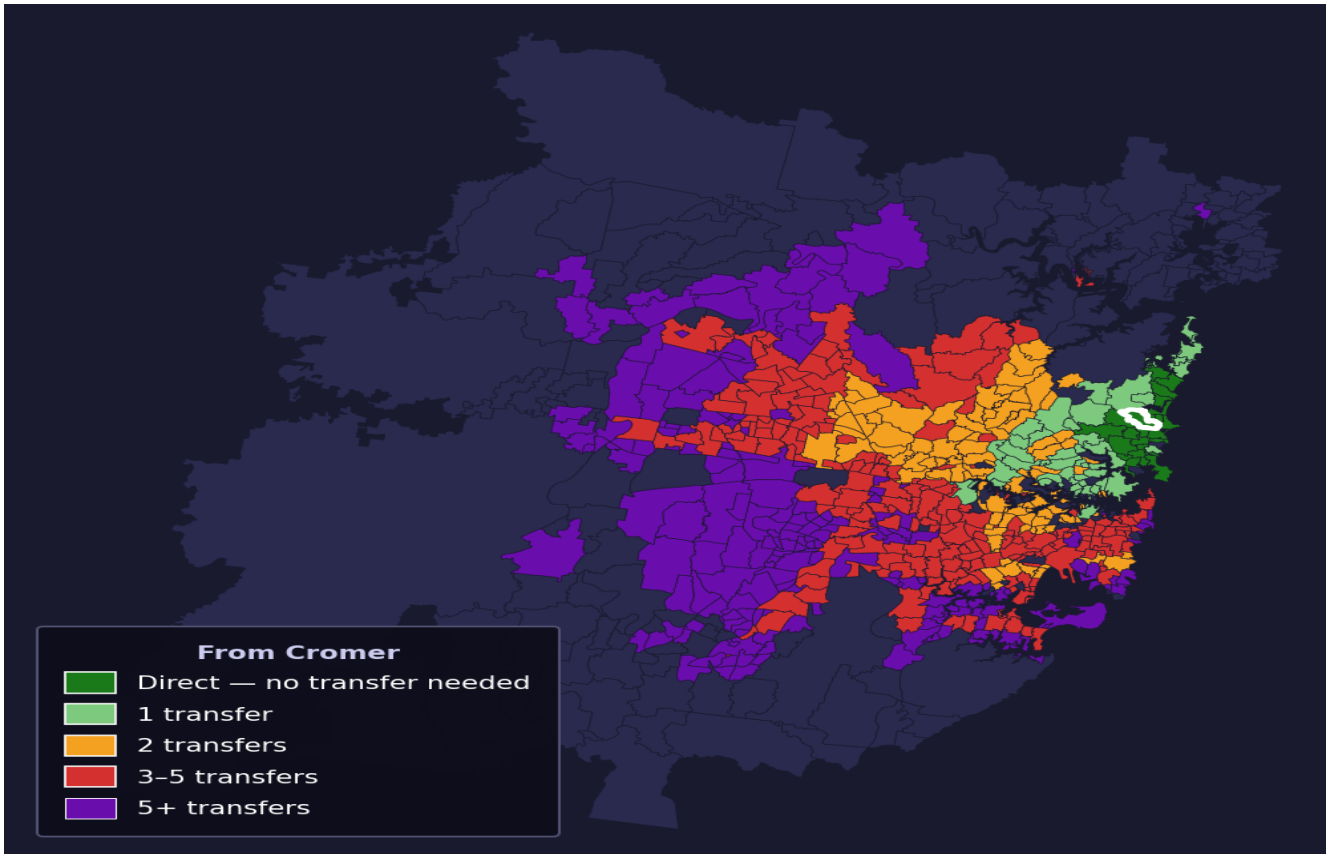

Cromer

Rank #445 of 781 suburbs

Composite 59 _{/100}	Journey Quality 57 _{/100}	Cost Efficiency 86 _{/100}	Connectivity 39 _{/100}
---	---	---	--

Direct (0 transfers)	24 of 781
1 transfer	54 of 781
2 transfers	110 of 781
3-5 transfers	216 of 781
5+ transfers	376 of 781

Destination	Time	Single Trip	Weekly
Sydney CBD	85 min	\$6.20	\$50.00/wk
Parramatta	148 min	\$9.37	\$50.00/wk
Sydney Airport	158 min	\$7.55	
Macquarie Park	84 min	\$6.20	\$50.00/wk
Olympic Park	190 min	\$13.37	\$50.00/wk