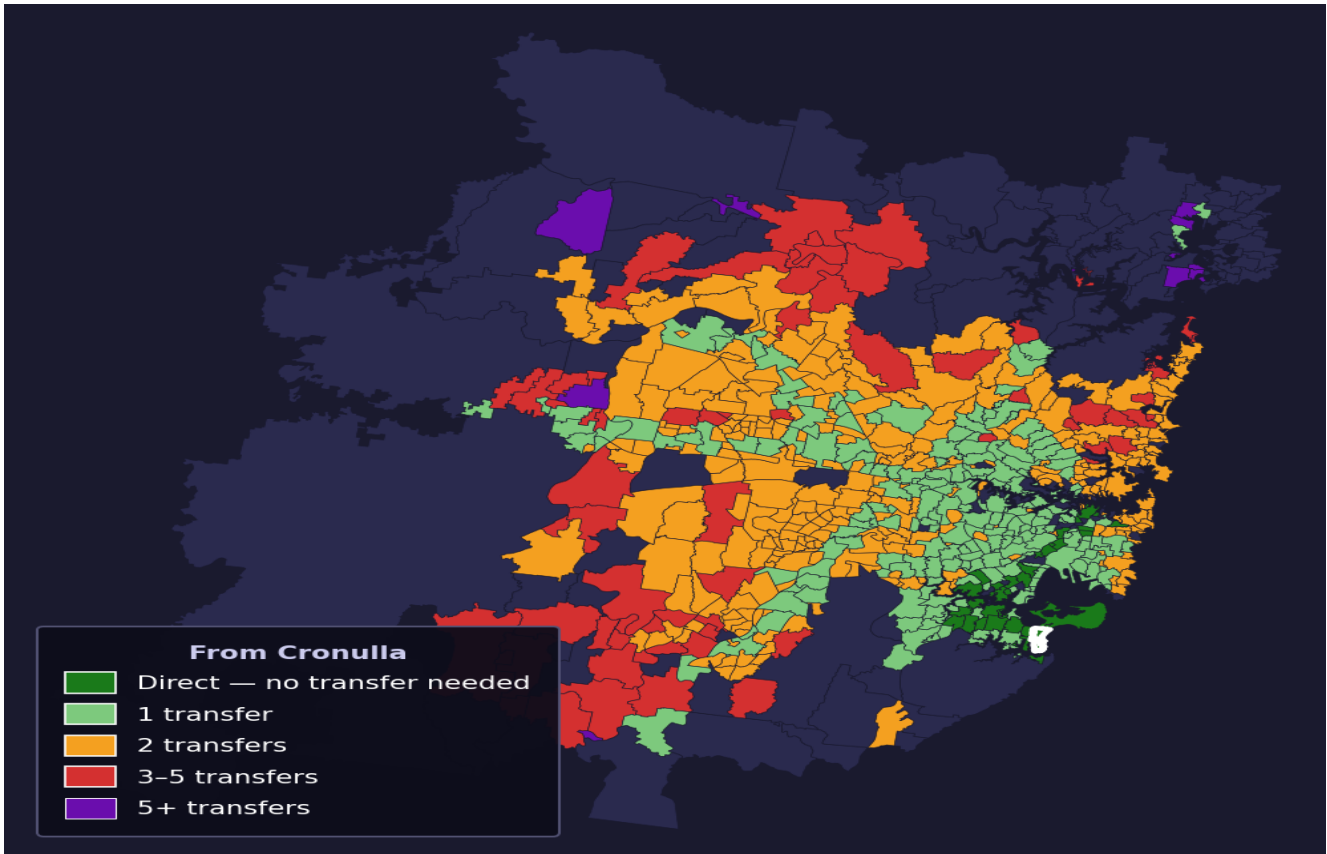

Cronulla

Rank #140 of 781 suburbs

Composite 73 _{/100}	Journey Quality 67 _{/100}	Cost Efficiency 85 _{/100}	Connectivity 72 _{/100}
---	---	---	--

Direct (0 transfers)	36 of 781
1 transfer	231 of 781
2 transfers	308 of 781
3-5 transfers	70 of 781
5+ transfers	135 of 781

Destination	Time	Single Trip	Weekly
Sydney CBD	67 min	\$4.03	\$40.30/wk
Parramatta	112 min	\$6.06	\$50.00/wk
Sydney Airport	79 min	\$5.17	
Macquarie Park	128 min	\$6.06	\$50.00/wk
Olympic Park	130 min	\$7.79	\$50.00/wk