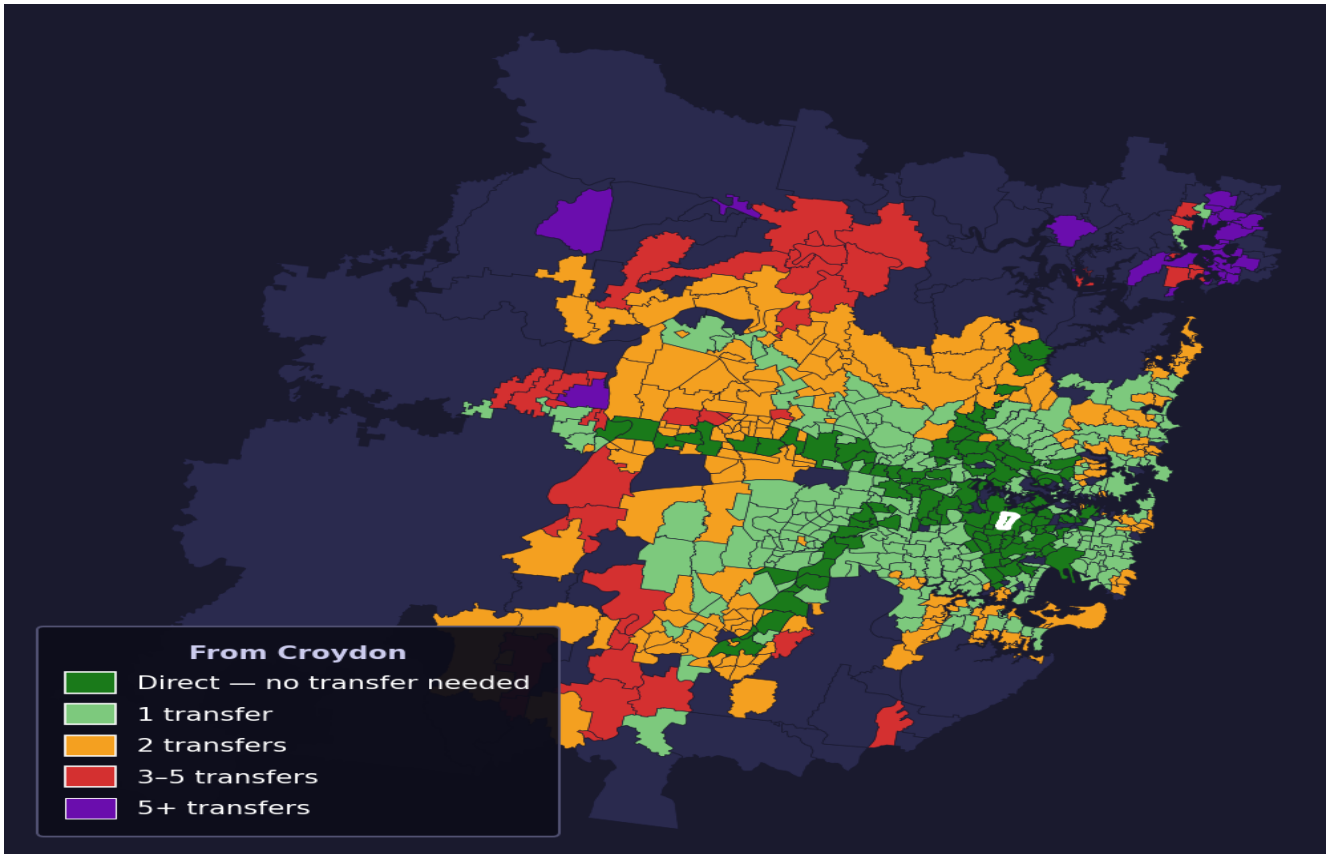

# Croydon

Rank #46 of 781 suburbs

<b>Composite</b> <b>77</b> <sub>/100</sub>	<b>Journey Quality</b> <b>82</b> <sub>/100</sub>	<b>Cost Efficiency</b> <b>63</b> <sub>/100</sub>	<b>Connectivity</b> <b>83</b> <sub>/100</sub>
---	---	---	--

<b>Direct (0 transfers)</b>	<b>127 of 781</b>
<b>1 transfer</b>	<b>269 of 781</b>
<b>2 transfers</b>	<b>213 of 781</b>
<b>3-5 transfers</b>	<b>44 of 781</b>
<b>5+ transfers</b>	<b>127 of 781</b>

Destination	Time	Single Trip	Weekly
Sydney CBD	40 min	\$4.49	<b>\$44.18/wk</b>
Parramatta	76 min	\$4.38	<b>\$43.78/wk</b>
Sydney Airport	84 min	\$5.00	
Macquarie Park	85 min	\$4.75	<b>\$45.34/wk</b>
Olympic Park	72 min	\$3.82	<b>\$38.22/wk</b>