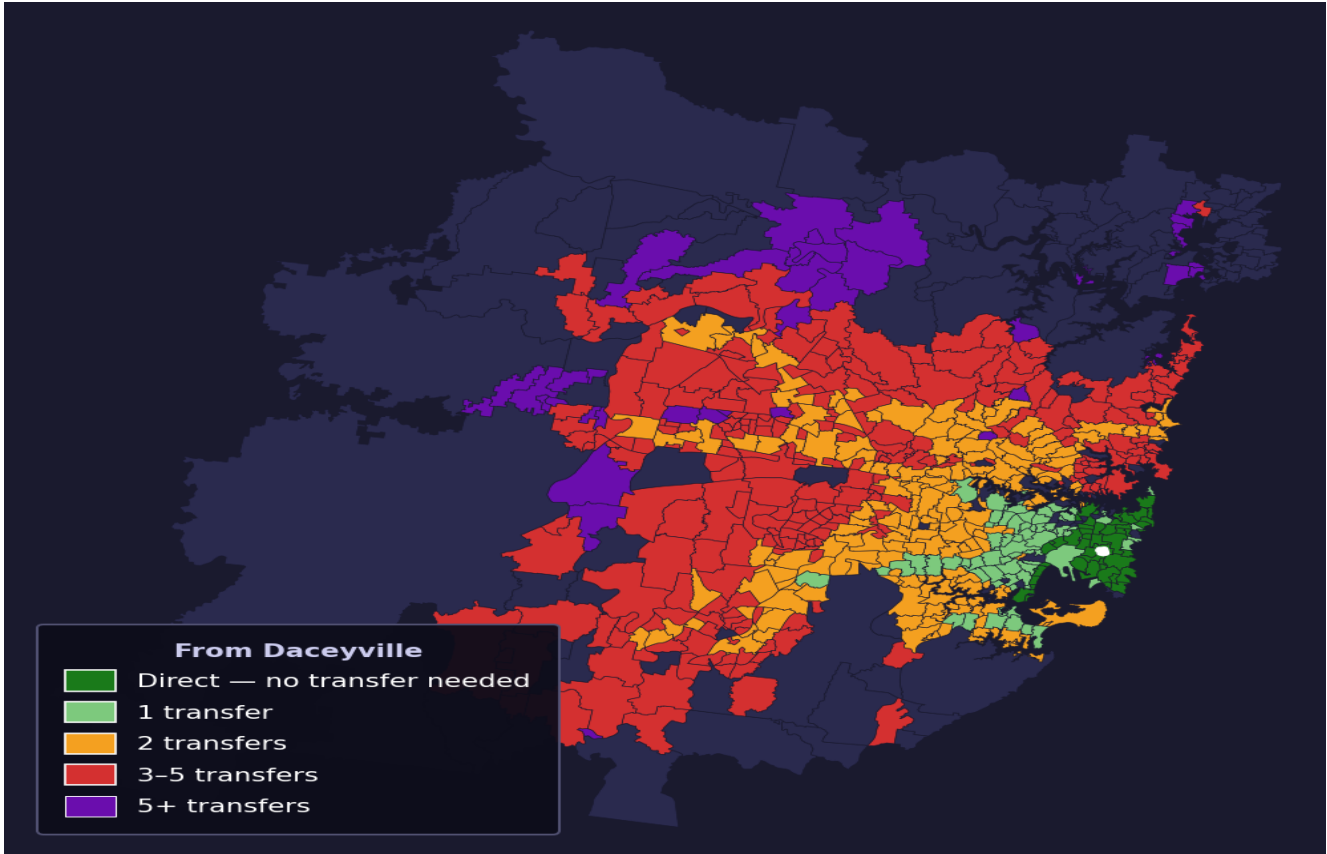

Daceyville

Rank #155 of 781 suburbs

Composite 73 _{/100}	Journey Quality 85 _{/100}	Cost Efficiency 70 _{/100}	Connectivity 57 _{/100}
---	---	---	--

Direct (0 transfers)	50 of 781
1 transfer	74 of 781
2 transfers	214 of 781
3-5 transfers	272 of 781
5+ transfers	170 of 781

Destination	Time	Single Trip	Weekly
Sydney CBD	34 min	\$3.32	\$33.18/wk
Parramatta	114 min	\$5.17	\$50.00/wk
Sydney Airport	67 min	\$3.51	
Macquarie Park	69 min	\$4.90	\$49.00/wk
Olympic Park	142 min	\$6.84	\$50.00/wk