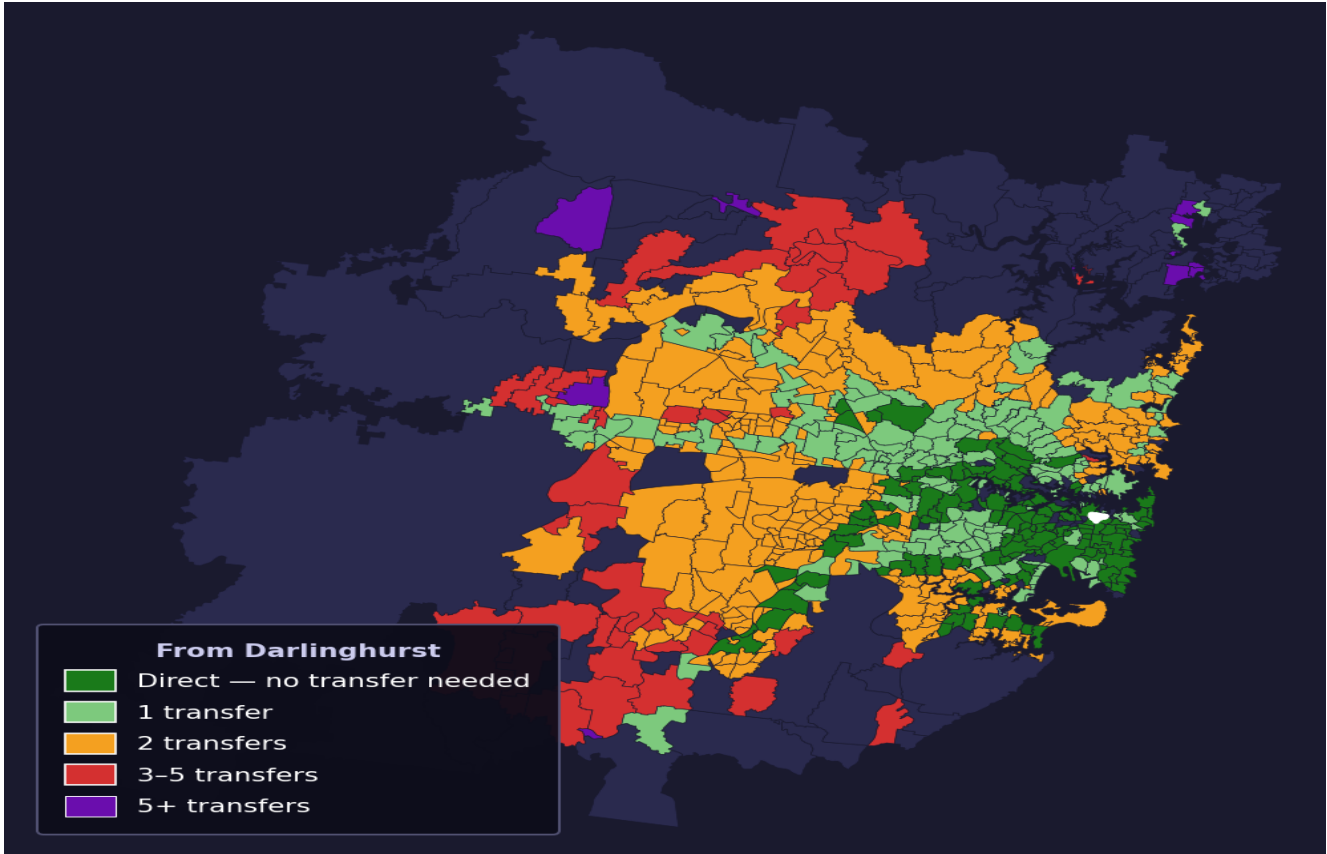

Darlinghurst

Rank #28 of 781 suburbs

Composite 79 _{/100}	Journey Quality 95 _{/100}	Cost Efficiency 50 _{/100}	Connectivity 80 _{/100}
---	---	---	--

Direct (0 transfers)	157 of 781
1 transfer	171 of 781
2 transfers	267 of 781
3-5 transfers	51 of 781
5+ transfers	134 of 781

Destination	Time	Single Trip	Weekly
Sydney CBD	16 min	\$2.31	\$23.10/wk
Parramatta	97 min	\$5.43	\$48.68/wk
Sydney Airport	110 min	\$5.36	
Macquarie Park	62 min	\$4.13	\$41.32/wk
Olympic Park	107 min	\$5.82	\$50.00/wk