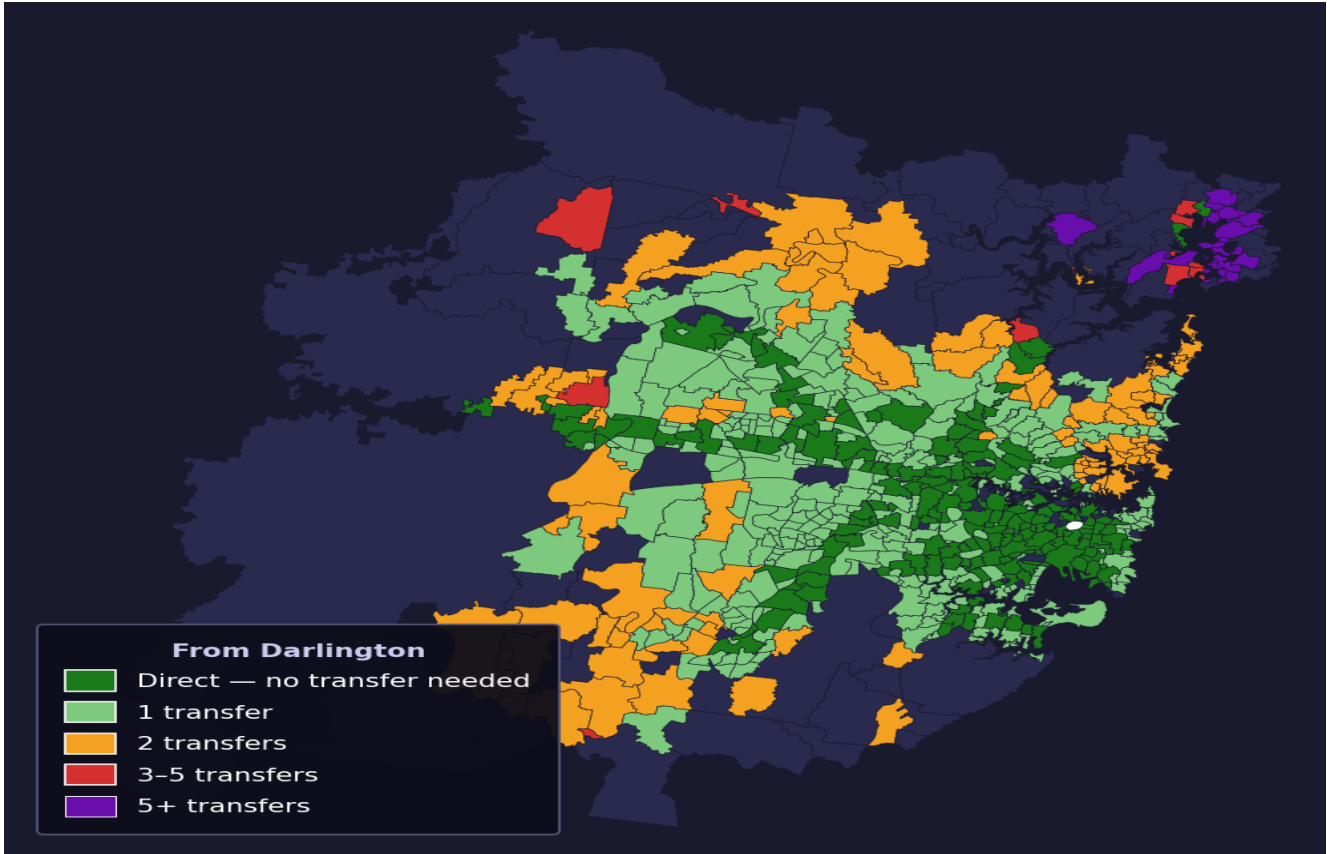

Darlington

Rank #10 of 781 suburbs

Composite 83 / ₁₀₀	Journey Quality 91 / ₁₀₀	Cost Efficiency 56 / ₁₀₀	Connectivity 92 / ₁₀₀
--	--	--	---

Direct (0 transfers)	205 of 781
1 transfer	329 of 781
2 transfers	111 of 781
3-5 transfers	13 of 781
5+ transfers	122 of 781

Destination	Time	Single Trip	Weekly
Sydney CBD	23 min	\$2.91	\$29.05/wk
Parramatta	96 min	\$5.09	\$47.36/wk
Sydney Airport	85 min	\$4.56	
Macquarie Park	60 min	\$4.07	\$40.70/wk
Olympic Park	103 min	\$5.75	\$50.00/wk