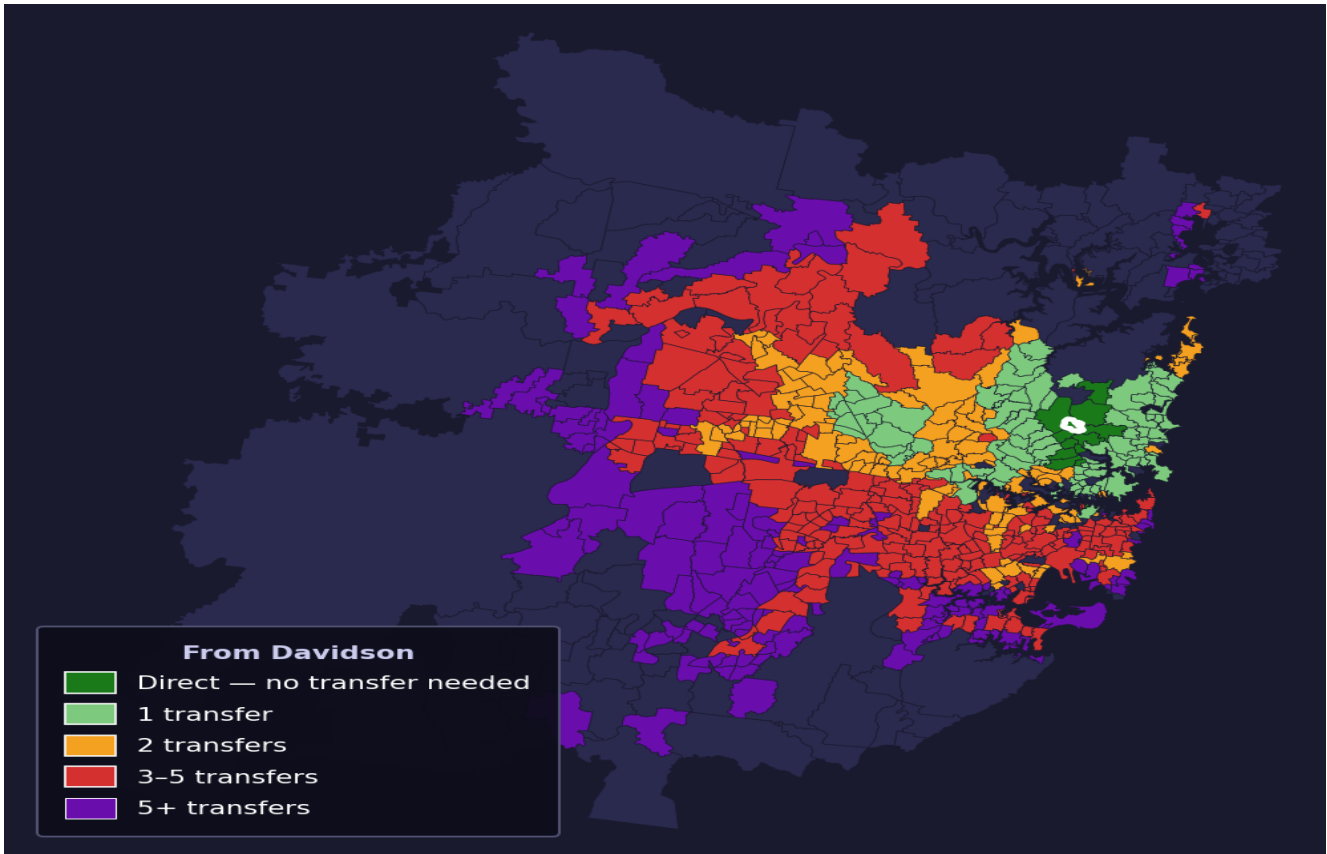

Davidson

Rank #367 of 781 suburbs

Composite 64 /100	Journey Quality 63 /100	Cost Efficiency 86 /100	Connectivity 45 /100
------------------------------------	--	--	---------------------------------------

Direct (0 transfers)	12 of 781
1 transfer	92 of 781
2 transfers	127 of 781
3-5 transfers	248 of 781
5+ transfers	301 of 781

Destination	Time	Single Trip	Weekly
Sydney CBD	74 min	\$4.34	\$43.40/wk
Parramatta	125 min	\$8.07	\$50.00/wk
Sydney Airport	141 min	\$6.68	
Macquarie Park	77 min	\$5.31	\$50.00/wk
Olympic Park	131 min	\$6.60	\$50.00/wk