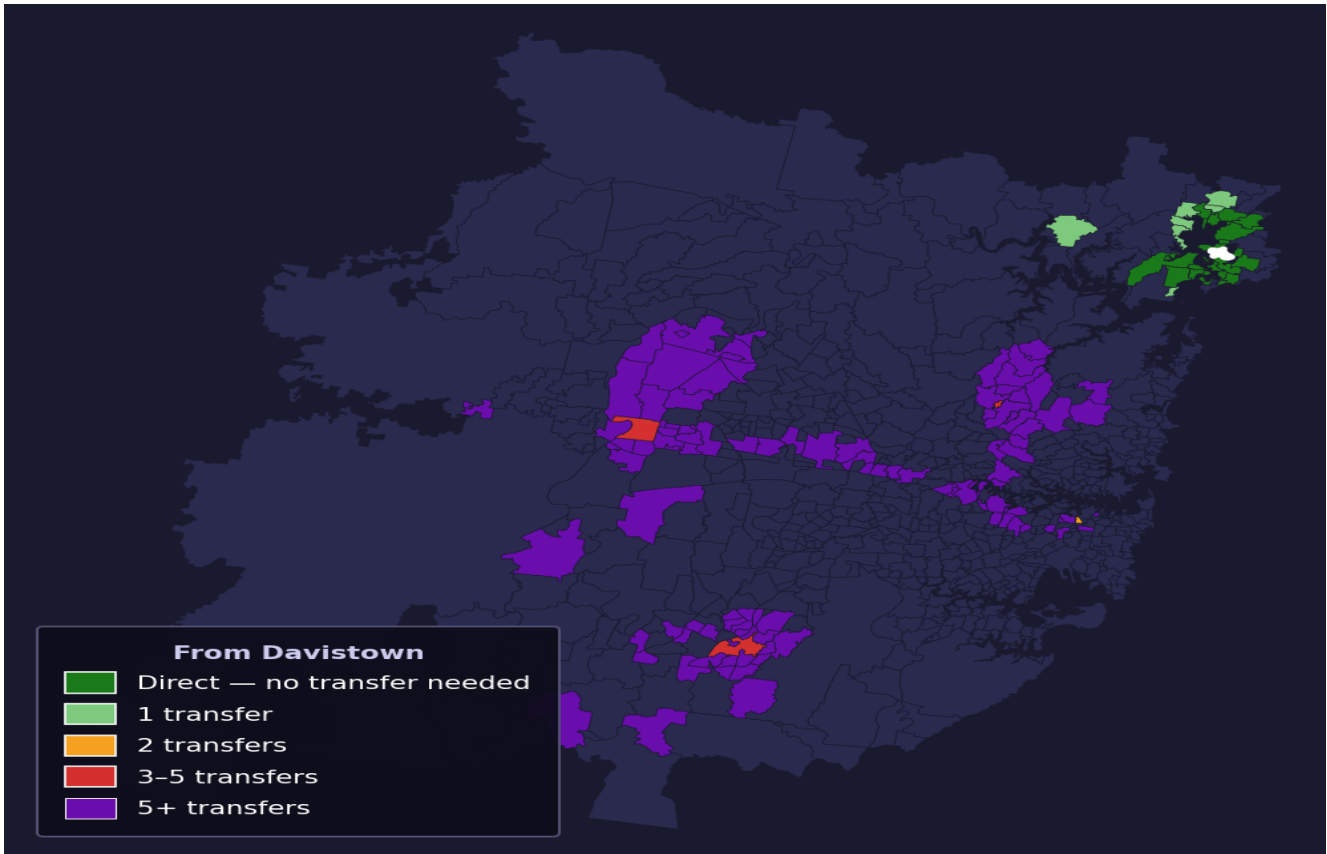

# Davistown

Rank #750 of 781 suburbs

<b>Composite</b> <b>42</b> <sub>/100</sub>	<b>Journey Quality</b> <b>42</b> <sub>/100</sub>	<b>Cost Efficiency</b> <b>92</b> <sub>/100</sub>	<b>Connectivity</b> <b>1</b> <sub>/100</sub>
---	---	---	---

Direct (0 transfers)	24 of 781
1 transfer	8 of 781
2 transfers	1 of 781
3-5 transfers	3 of 781
5+ transfers	744 of 781

Destination	Time	Single Trip	Weekly
Sydney CBD	114 min	\$6.42	\$50.00/wk
Parramatta	202 min	\$10.54	\$50.00/wk
Sydney Airport	201 min	\$9.09	
Macquarie Park	147 min	\$8.26	\$50.00/wk
Olympic Park	177 min	\$13.50	\$50.00/wk