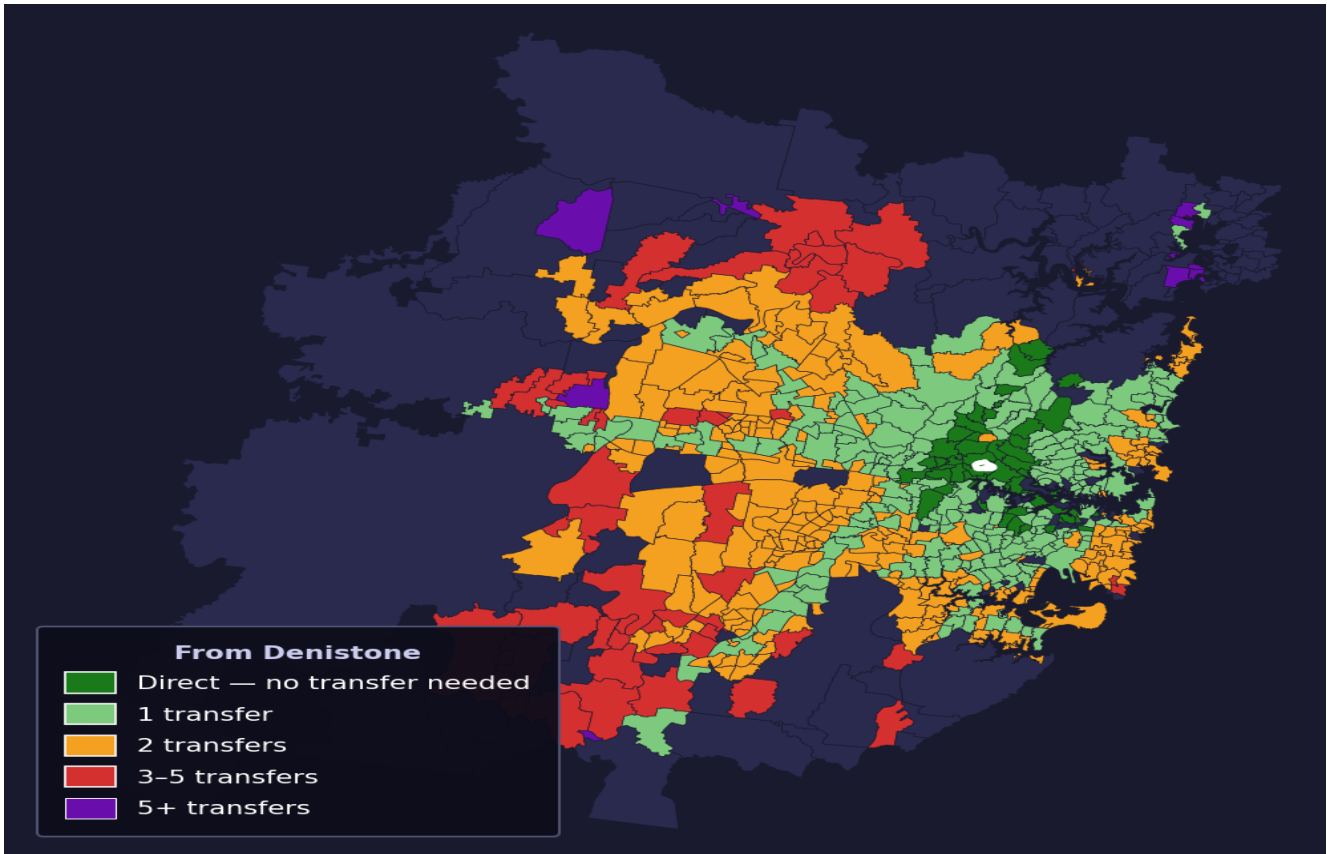

Denistone

Rank #111 of 781 suburbs

Composite 75 _{/100}	Journey Quality 73 _{/100}	Cost Efficiency 76 _{/100}	Connectivity 75 _{/100}
---	---	---	--

Direct (0 transfers)	58 of 781
1 transfer	248 of 781
2 transfers	288 of 781
3-5 transfers	53 of 781
5+ transfers	133 of 781

Destination	Time	Single Trip	Weekly
Sydney CBD	56 min	\$4.55	\$44.80/wk
Parramatta	69 min	\$4.34	\$43.40/wk
Sydney Airport	126 min	\$6.76	
Macquarie Park	64 min	\$3.57	\$35.74/wk
Olympic Park	57 min	\$3.78	\$37.82/wk