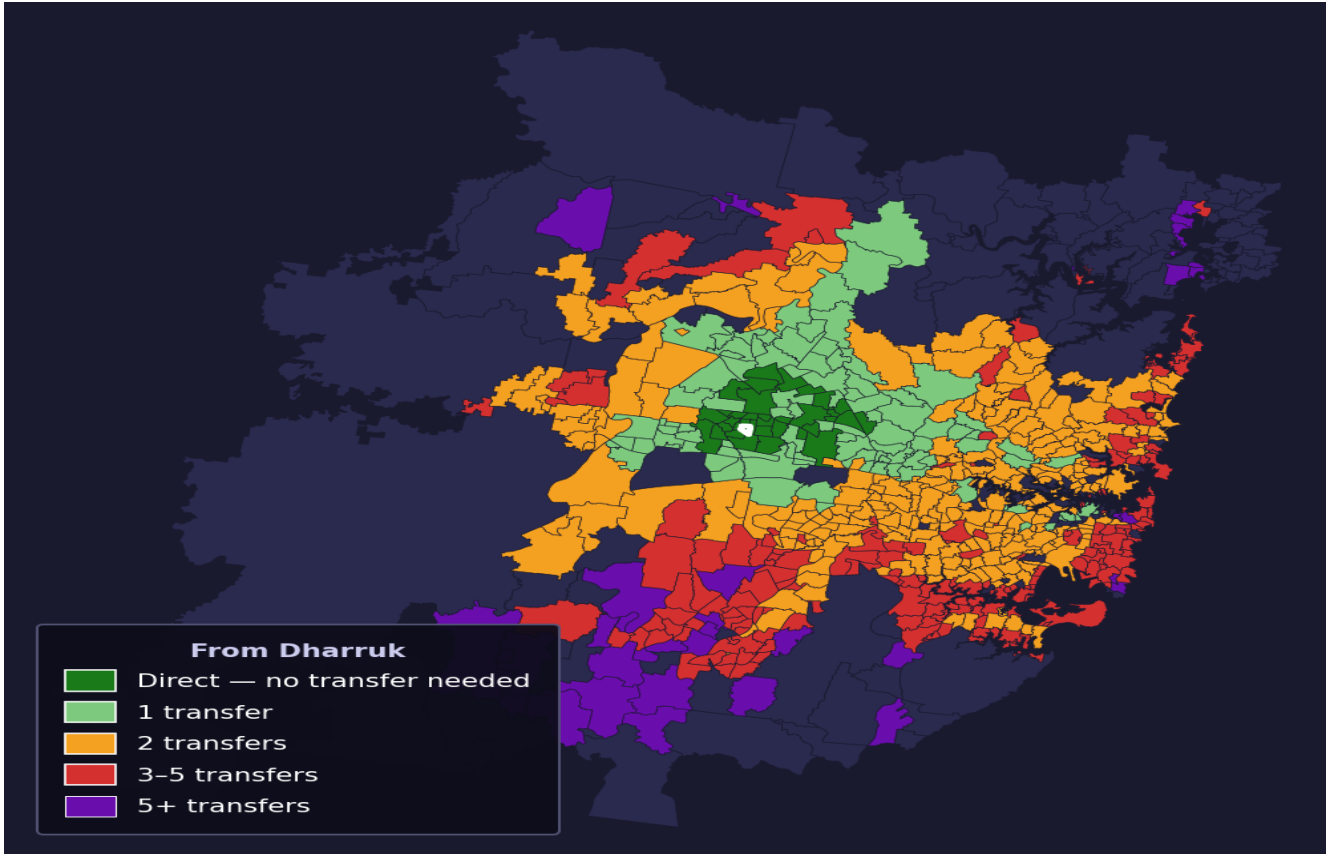

Dharruk

Rank #673 of 781 suburbs

Composite 49 /100	Journey Quality 13 /100	Cost Efficiency 98 /100	Connectivity 60 /100
------------------------------------	--	--	---------------------------------------

Direct (0 transfers)	35 of 781
1 transfer	98 of 781
2 transfers	287 of 781
3-5 transfers	198 of 781
5+ transfers	162 of 781

Destination	Time	Single Trip	Weekly
Sydney CBD	166 min	\$7.12	\$50.00/wk
Parramatta	118 min	\$6.24	\$49.30/wk
Sydney Airport	225 min	\$9.39	
Macquarie Park	204 min	\$9.15	\$50.00/wk
Olympic Park	151 min	\$8.81	\$50.00/wk