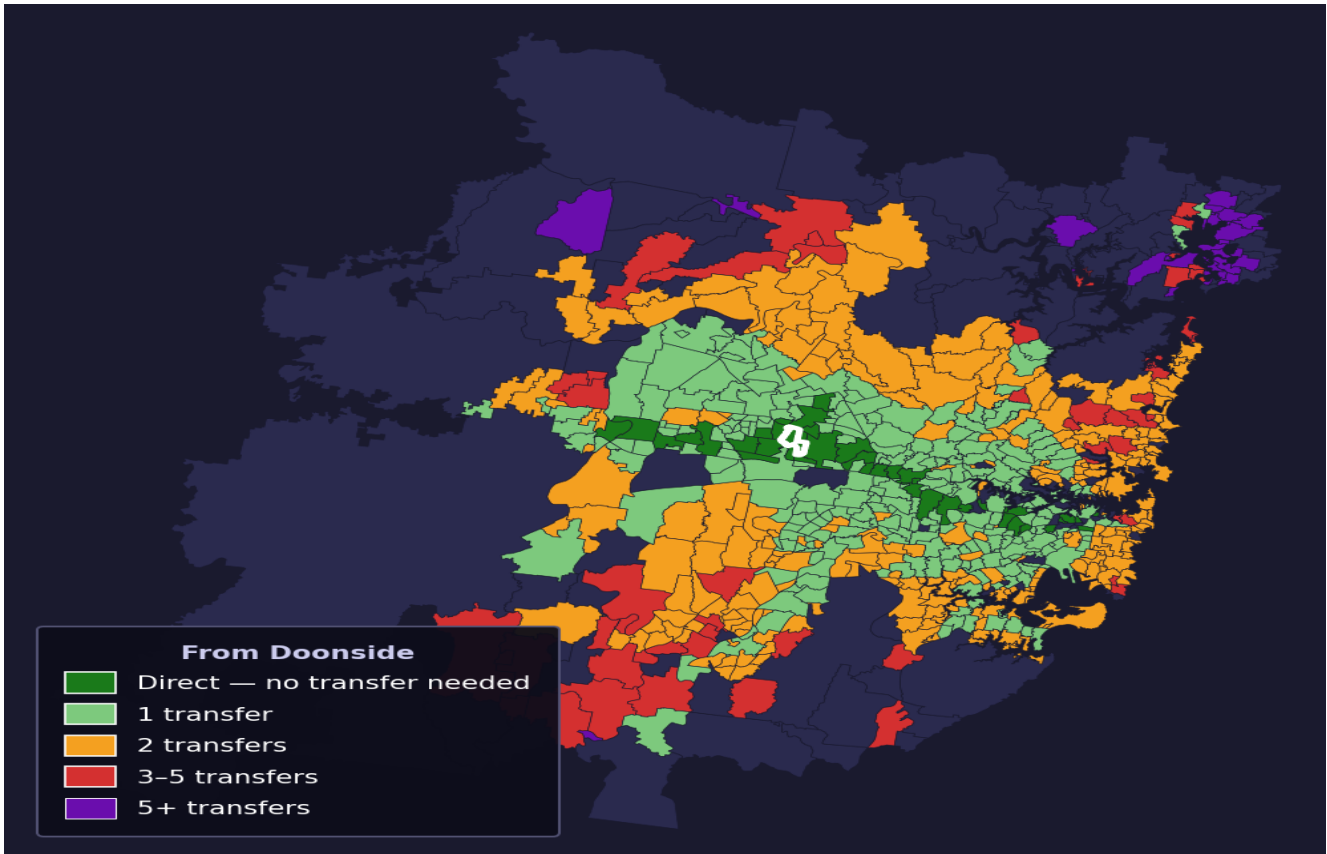

Doonside

Rank #326 of 781 suburbs

Composite 65 _{/100}	Journey Quality 43 _{/100}	Cost Efficiency 93 _{/100}	Connectivity 76 _{/100}
---	---	---	--

Direct (0 transfers)	41 of 781
1 transfer	286 of 781
2 transfers	268 of 781
3-5 transfers	58 of 781
5+ transfers	127 of 781

Destination	Time	Single Trip	Weekly
Sydney CBD	111 min	\$5.92	\$48.06/wk
Parramatta	70 min	\$4.94	\$48.06/wk
Sydney Airport	182 min	\$10.00	
Macquarie Park	115 min	\$6.96	\$50.00/wk
Olympic Park	137 min	\$8.01	\$50.00/wk