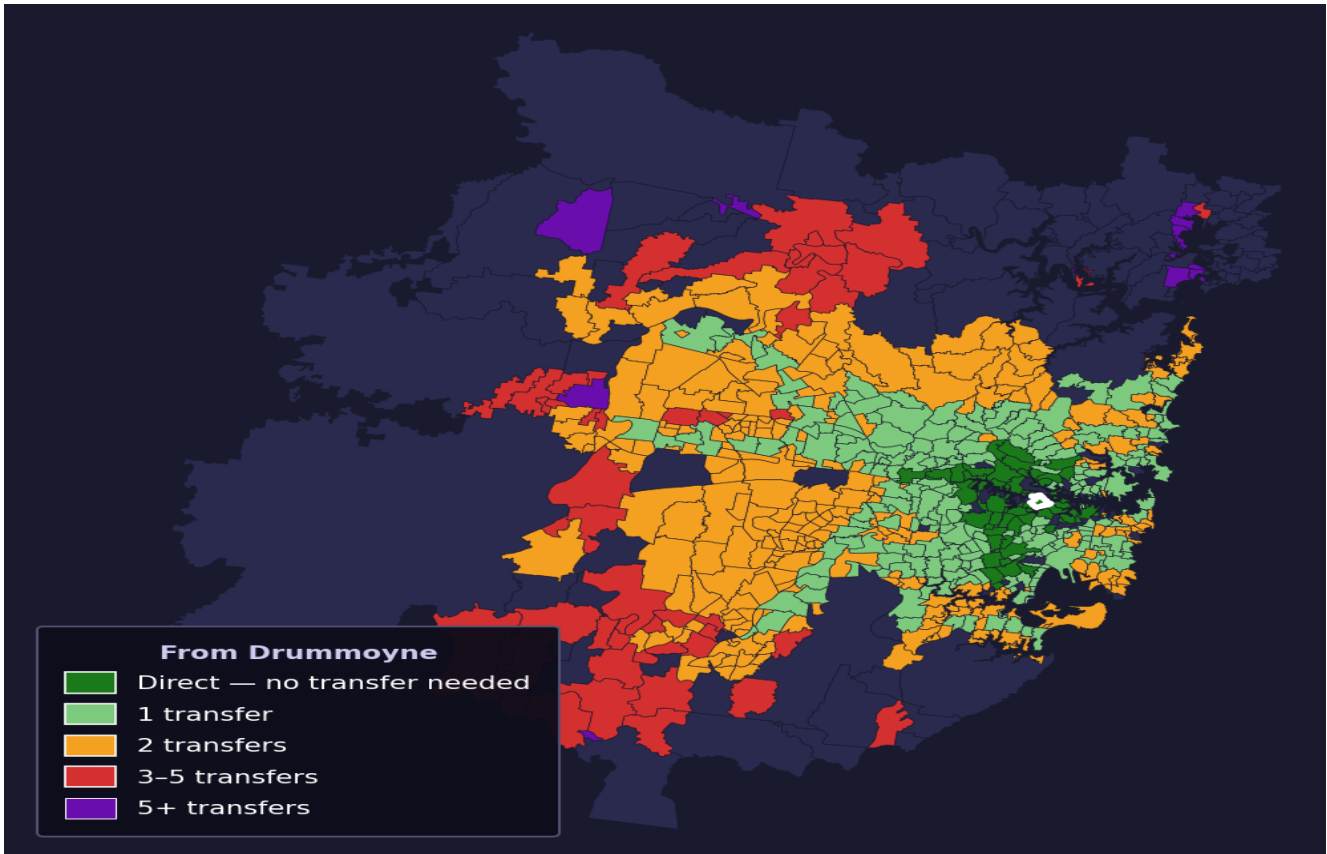

Drummoyne

Rank #68 of 781 suburbs

| | | | |
|---|---|---|--|
| Composite 76 _{/100} | Journey Quality 89 _{/100} | Cost Efficiency 52 _{/100} | Connectivity 76 _{/100} |
|---|---|---|--|

| | |
|-----------------------------|-------------------|
| Direct (0 transfers) | 69 of 781 |
| 1 transfer | 236 of 781 |
| 2 transfers | 288 of 781 |
| 3-5 transfers | 53 of 781 |
| 5+ transfers | 134 of 781 |

| Destination | Time | Single Trip | Weekly |
|----------------|---------|-------------|-------------------|
| Sydney CBD | 26 min | \$3.56 | \$35.58/wk |
| Parramatta | 87 min | \$4.71 | \$47.12/wk |
| Sydney Airport | 106 min | \$5.40 | |
| Macquarie Park | 70 min | \$5.46 | \$50.00/wk |
| Olympic Park | 88 min | \$5.24 | \$49.80/wk |