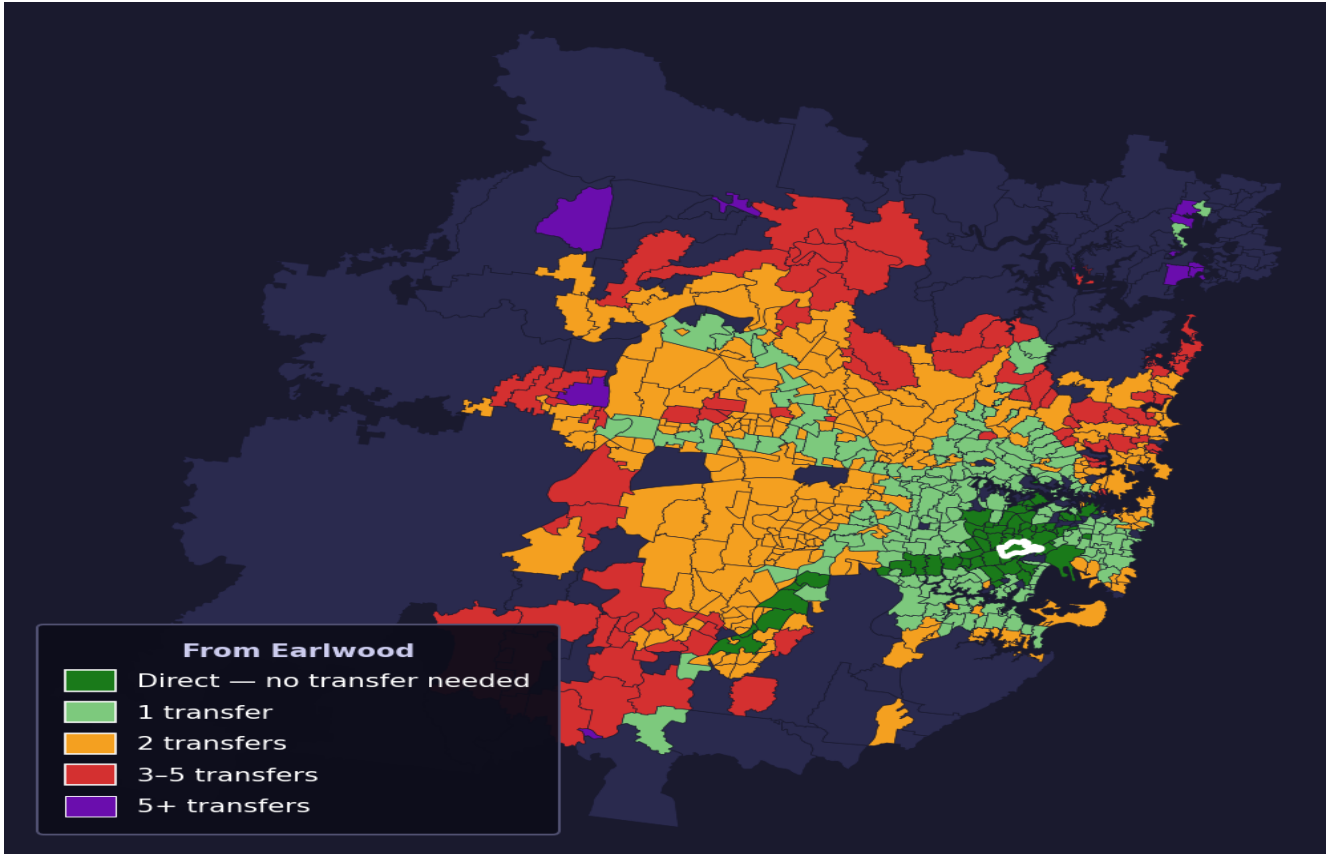

Earlwood

Rank #113 of 781 suburbs

Composite 74 _{/100}	Journey Quality 72 _{/100}	Cost Efficiency 80 _{/100}	Connectivity 73 _{/100}
---	---	---	--

Direct (0 transfers)	67 of 781
1 transfer	209 of 781
2 transfers	279 of 781
3-5 transfers	90 of 781
5+ transfers	135 of 781

Destination	Time	Single Trip	Weekly
Sydney CBD	57 min	\$4.09	\$40.92/wk
Parramatta	130 min	\$6.36	\$50.00/wk
Sydney Airport	77 min	\$4.68	
Macquarie Park	89 min	\$5.21	\$50.00/wk
Olympic Park	116 min	\$5.15	\$49.80/wk