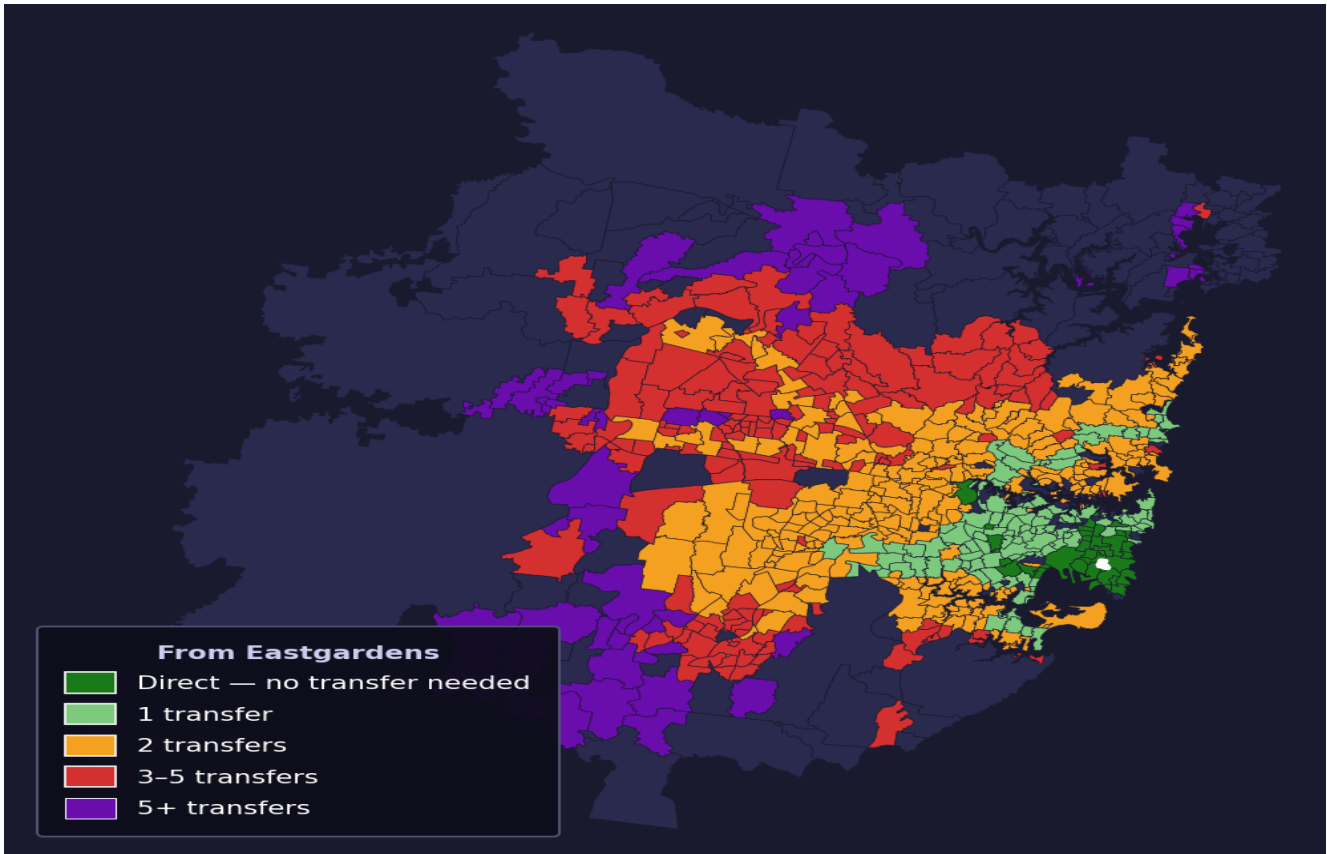

Eastgardens

Rank #215 of 781 suburbs

Composite 70 _{/100}	Journey Quality 73 _{/100}	Cost Efficiency 77 _{/100}	Connectivity 61 _{/100}
-----------------------------------------------	-----------------------------------------------------	-----------------------------------------------------	--------------------------------------------------

Direct (0 transfers)	39 of 781
1 transfer	126 of 781
2 transfers	263 of 781
3-5 transfers	167 of 781
5+ transfers	185 of 781

Destination	Time	Single Trip	Weekly
Sydney CBD	56 min	\$4.49	\$44.24/wk
Parramatta	135 min	\$8.11	\$50.00/wk
Sydney Airport	50 min	\$3.20	
Macquarie Park	90 min	\$5.89	\$49.80/wk
Olympic Park	166 min	\$7.96	\$50.00/wk