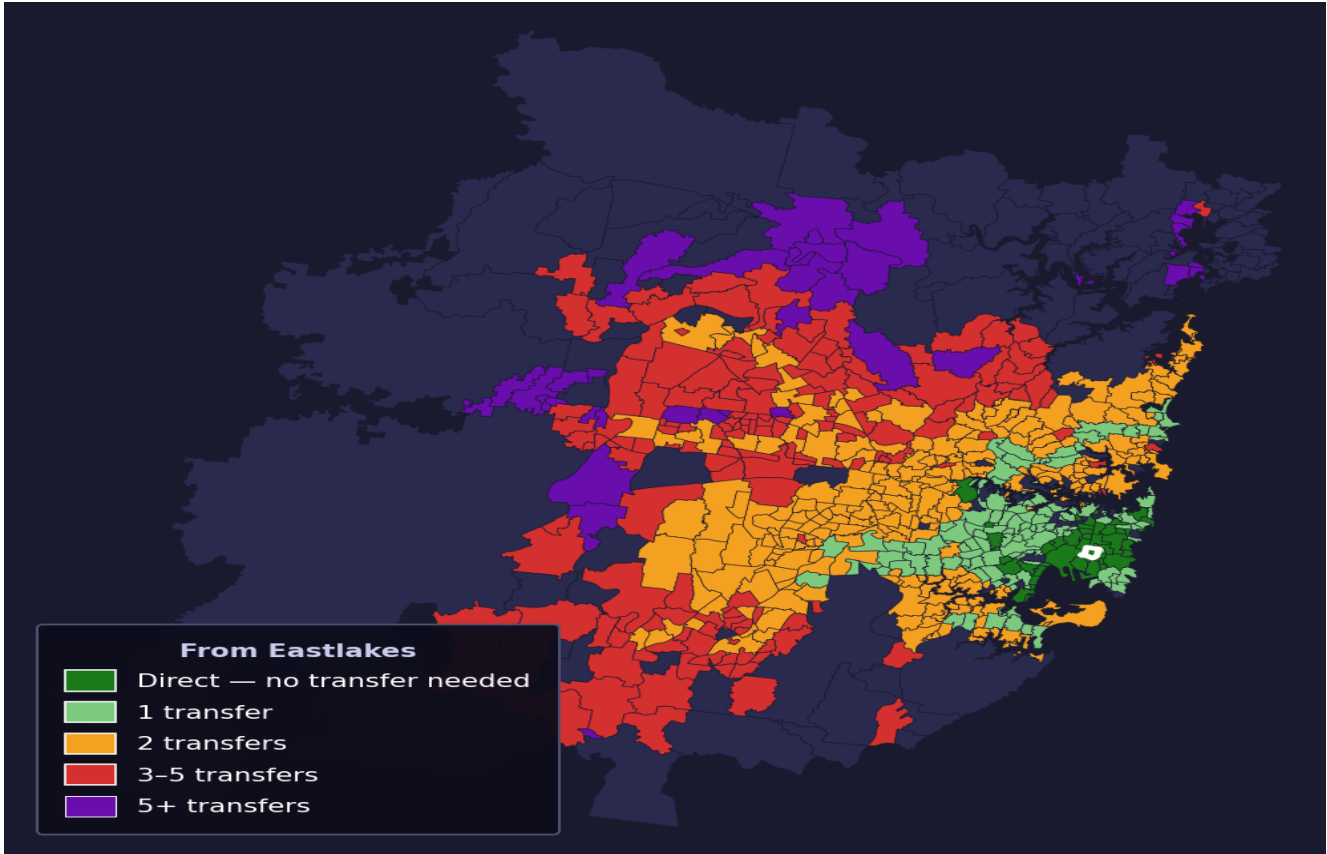

Eastlakes

Rank #171 of 781 suburbs

Composite 72 _{/100}	Journey Quality 77 _{/100}	Cost Efficiency 74 _{/100}	Connectivity 63 _{/100}
---	---	---	--

Transfers	Count
Direct (0 transfers)	45 of 781
1 transfer	126 of 781
2 transfers	273 of 781
3-5 transfers	170 of 781
5+ transfers	166 of 781

Destination	Time	Single Trip	Weekly
Sydney CBD	49 min	\$4.17	\$41.70/wk
Parramatta	132 min	\$6.41	\$50.00/wk
Sydney Airport	58 min	\$3.28	
Macquarie Park	75 min	\$4.90	\$49.00/wk
Olympic Park	154 min	\$7.79	\$50.00/wk