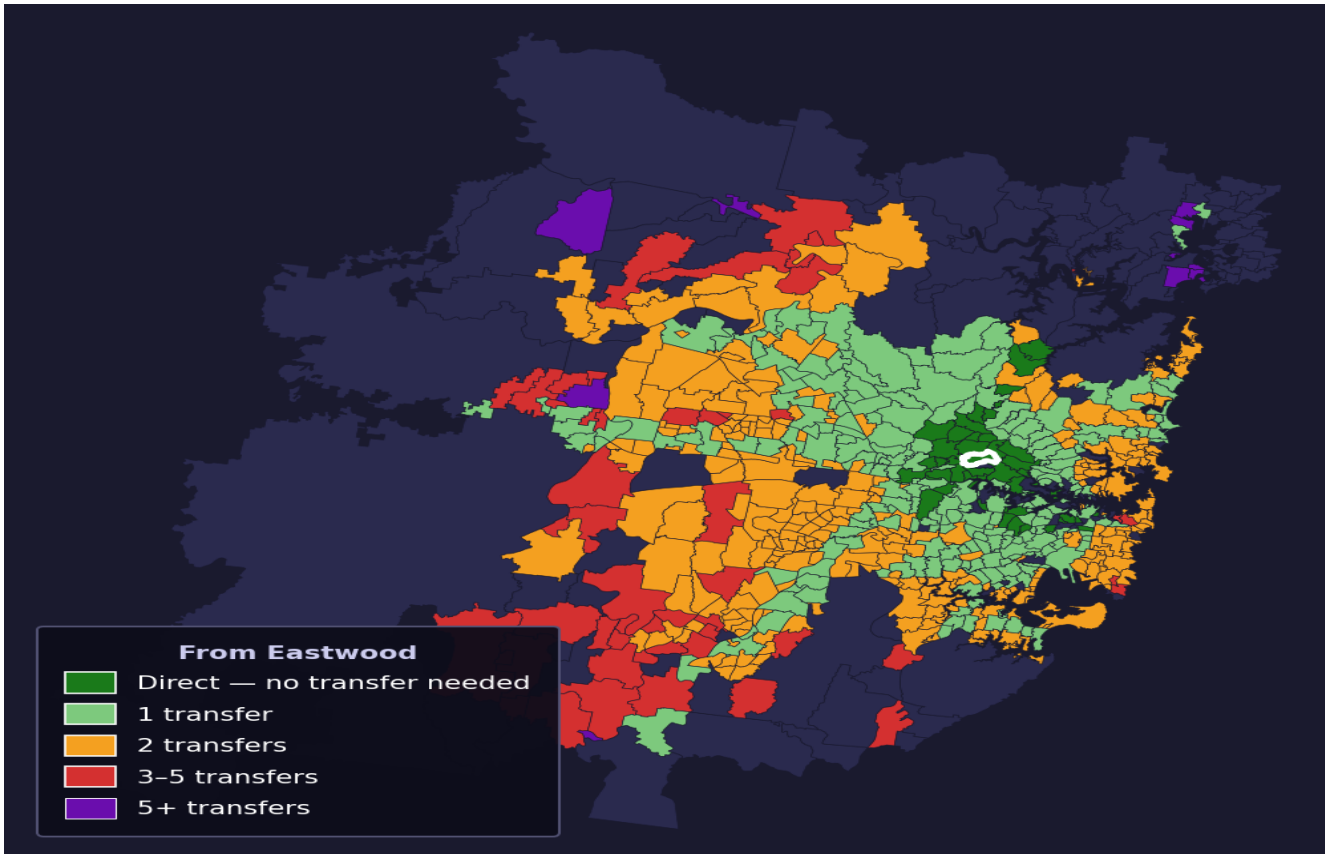

Eastwood

Rank #164 of 781 suburbs

Composite 72 _{/100}	Journey Quality 66 _{/100}	Cost Efficiency 81 _{/100}	Connectivity 74 _{/100}
---	---	---	--

Direct (0 transfers)	49 of 781
1 transfer	236 of 781
2 transfers	310 of 781
3-5 transfers	51 of 781
5+ transfers	134 of 781

Destination	Time	Single Trip	Weekly
Sydney CBD	69 min	\$5.06	\$47.66/wk
Parramatta	65 min	\$4.78	\$46.74/wk
Sydney Airport	127 min	\$6.92	
Macquarie Park	32 min	\$3.20	\$32.02/wk
Olympic Park	70 min	\$4.81	\$47.12/wk