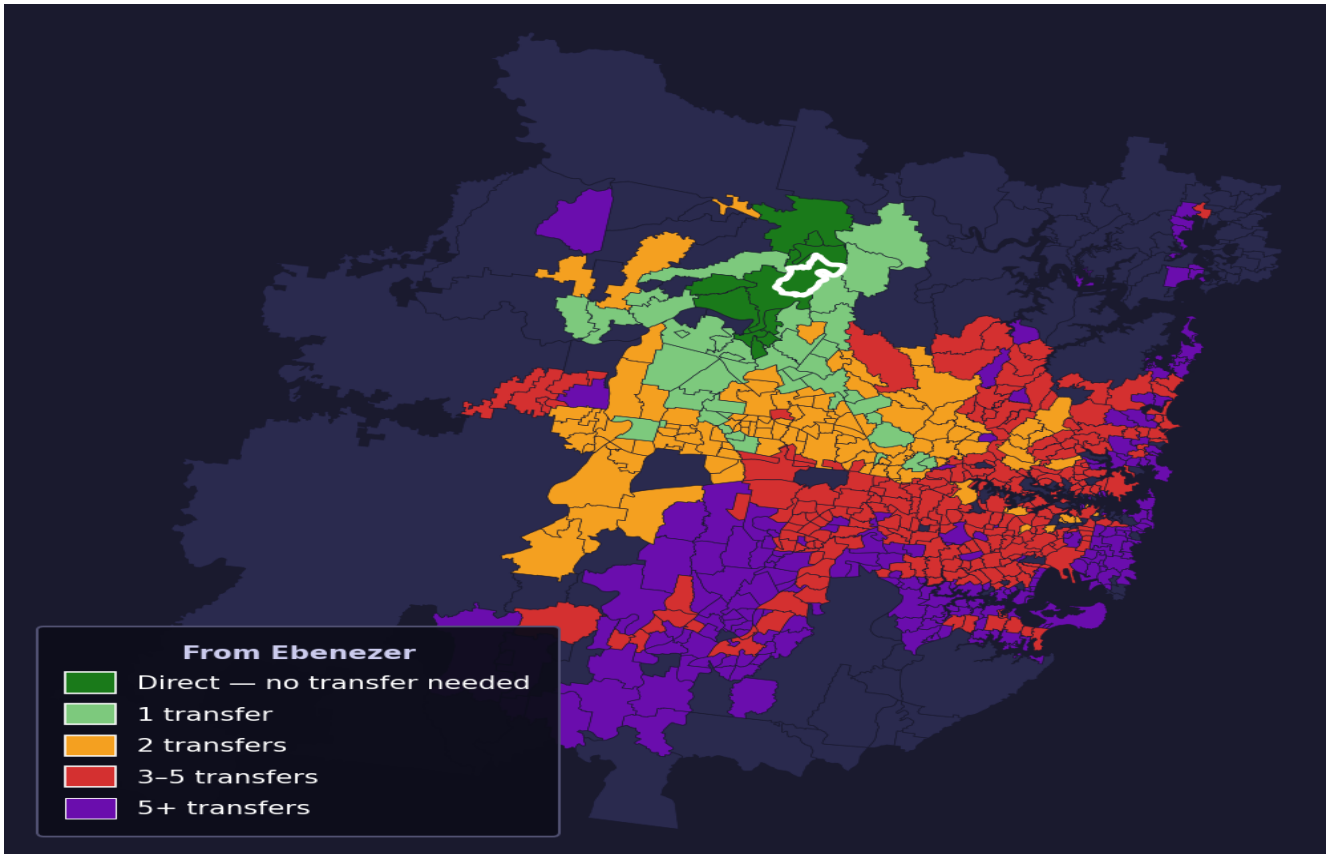

Ebenezer

Rank #565 of 781 suburbs

Composite 54 _{/100}	Journey Quality 41 _{/100}	Cost Efficiency 94 _{/100}	Connectivity 40 _{/100}
---	---	---	--

Direct (0 transfers)	11 of 781
1 transfer	42 of 781
2 transfers	115 of 781
3-5 transfers	265 of 781
5+ transfers	347 of 781

Destination	Time	Single Trip	Weekly
Sydney CBD	115 min	\$5.72	\$44.72/wk
Parramatta	90 min	\$4.99	\$44.72/wk
Sydney Airport	169 min	\$7.44	
Macquarie Park	127 min	\$6.79	\$50.00/wk
Olympic Park	150 min	\$9.70	\$50.00/wk