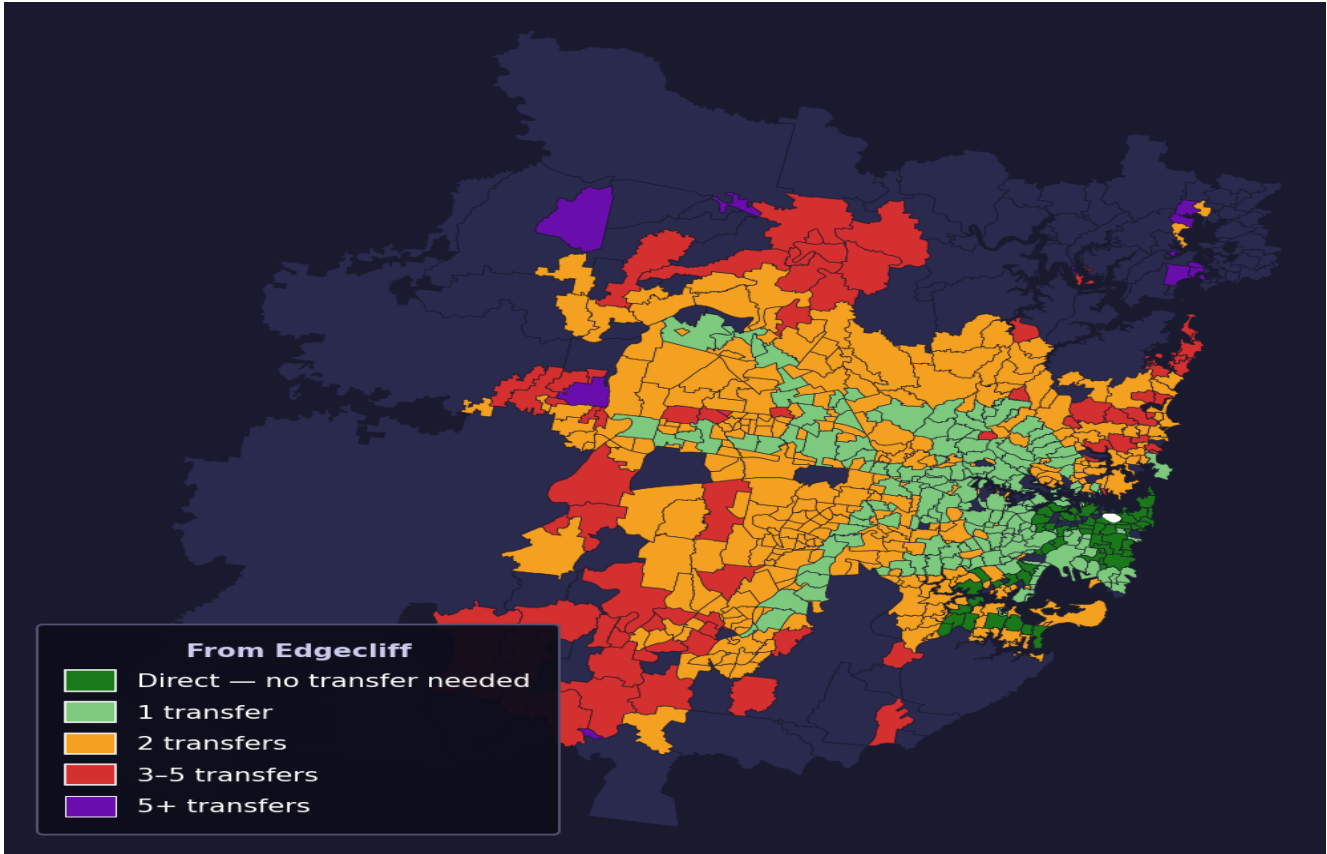

Edgecliff

Rank #114 of 781 suburbs

Composite 74 _{/100}	Journey Quality 92 _{/100}	Cost Efficiency 45 _{/100}	Connectivity 72 _{/100}
---	---	---	--

Direct (0 transfers)	65 of 781
1 transfer	177 of 781
2 transfers	326 of 781
3-5 transfers	80 of 781
5+ transfers	132 of 781

Destination	Time	Single Trip	Weekly
Sydney CBD	21 min	\$3.14	\$31.40/wk
Parramatta	105 min	\$7.20	\$50.00/wk
Sydney Airport	118 min	\$4.82	
Macquarie Park	66 min	\$4.90	\$49.00/wk
Olympic Park	131 min	\$7.40	\$50.00/wk