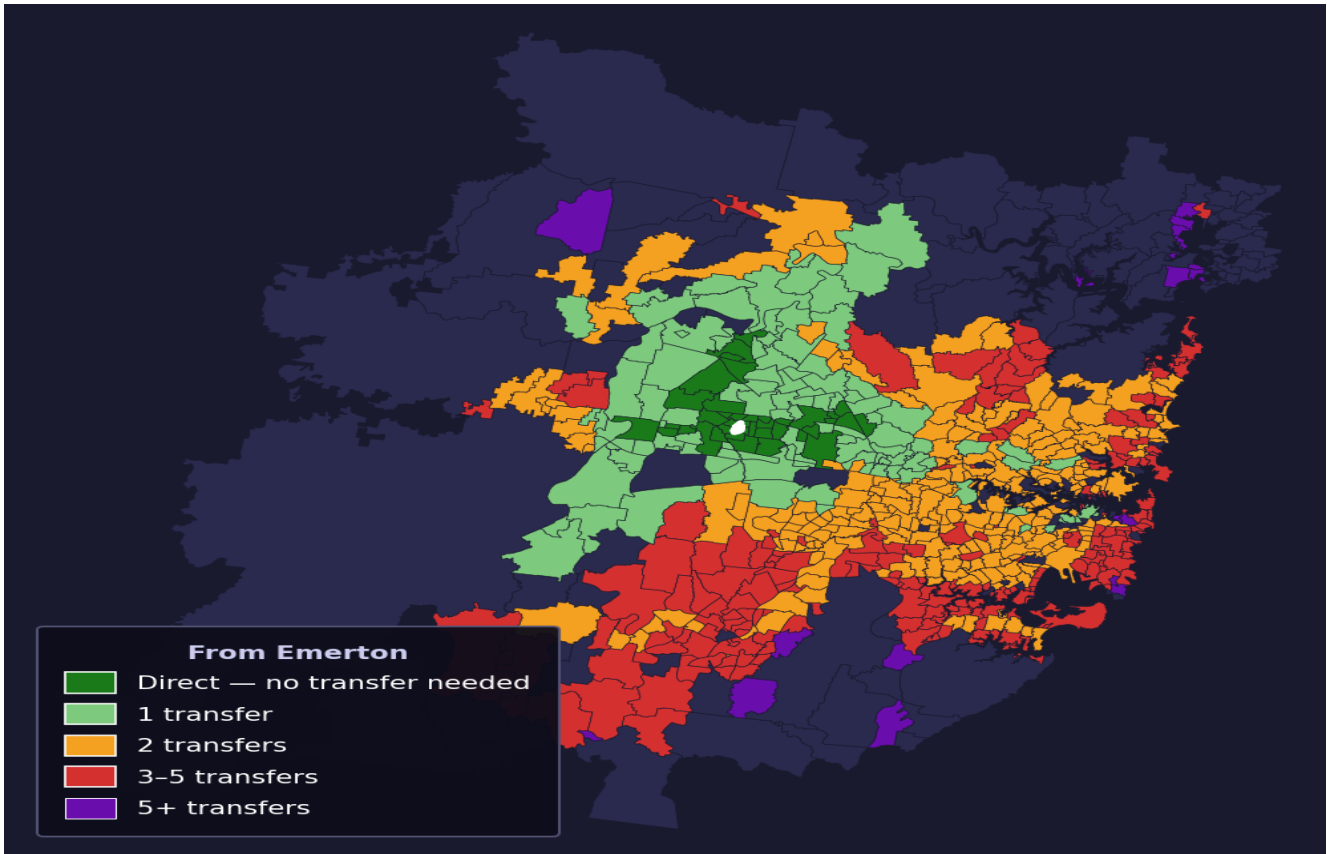

# Emerton

Rank #664 of 781 suburbs

<b>Composite</b> <b>49</b> /100	<b>Journey Quality</b> <b>13</b> /100	<b>Cost Efficiency</b> <b>98</b> /100	<b>Connectivity</b> <b>62</b> /100
------------------------------------	--	--	---------------------------------------

<b>Direct (0 transfers)</b>	<b>39 of 781</b>
<b>1 transfer</b>	<b>108 of 781</b>
<b>2 transfers</b>	<b>273 of 781</b>
<b>3-5 transfers</b>	<b>216 of 781</b>
<b>5+ transfers</b>	<b>144 of 781</b>

Destination	Time	Single Trip	Weekly
Sydney CBD	165 min	\$6.98	\$50.00/wk
Parramatta	135 min	\$6.98	\$50.00/wk
Sydney Airport	229 min	\$9.20	
Macquarie Park	200 min	\$9.01	\$50.00/wk
Olympic Park	153 min	\$8.96	\$50.00/wk