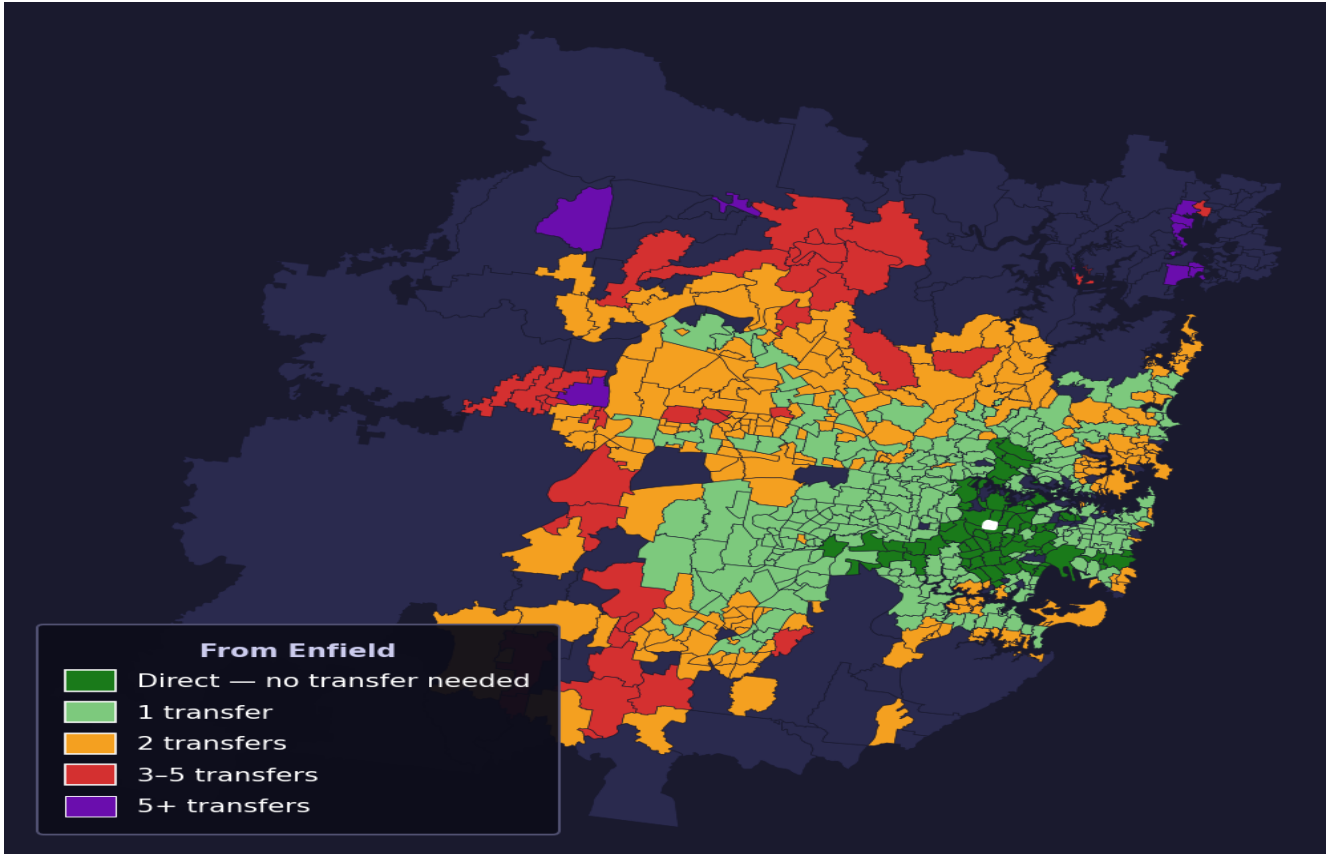

Enfield

Rank #184 of 781 suburbs

Composite 72 _{/100}	Journey Quality 60 _{/100}	Cost Efficiency 84 _{/100}	Connectivity 78 _{/100}
-----------------------------------------------	-----------------------------------------------------	-----------------------------------------------------	--------------------------------------------------

Direct (0 transfers)	78 of 781
1 transfer	289 of 781
2 transfers	236 of 781
3-5 transfers	41 of 781
5+ transfers	136 of 781

Destination	Time	Single Trip	Weekly
Sydney CBD	79 min	\$5.42	\$50.00/wk
Parramatta	100 min	\$5.06	\$48.36/wk
Sydney Airport	78 min	\$4.28	
Macquarie Park	88 min	\$5.58	\$50.00/wk
Olympic Park	52 min	\$3.62	\$36.16/wk