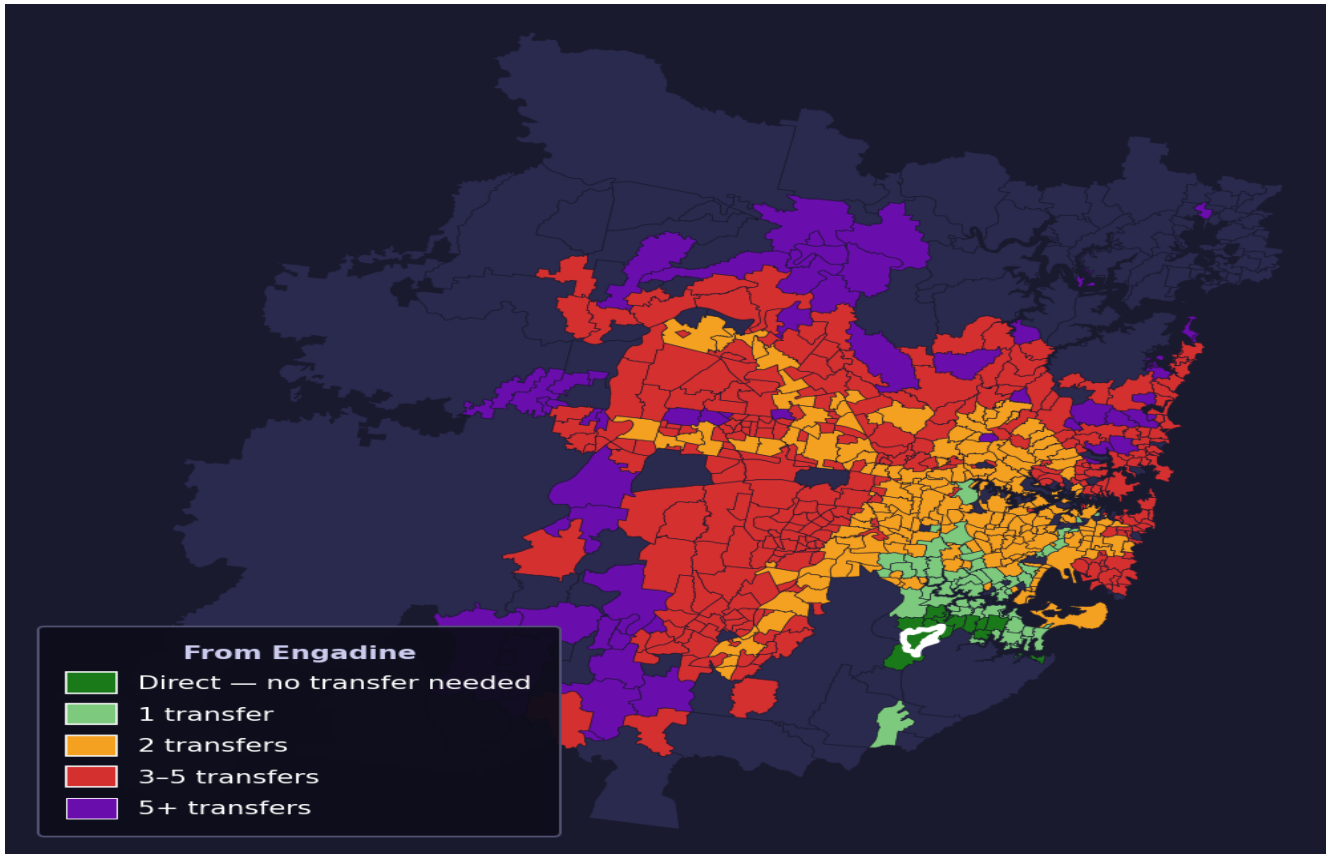

Engadine

Rank #556 of 781 suburbs

Composite 54 /100	Journey Quality 34 /100	Cost Efficiency 95 /100	Connectivity 50 /100
------------------------------------	--	--	---------------------------------------

Transfers	Count
Direct (0 transfers)	14 of 781
1 transfer	57 of 781
2 transfers	210 of 781
3-5 transfers	300 of 781
5+ transfers	199 of 781

Destination	Time	Single Trip	Weekly
Sydney CBD	127 min	\$7.00	\$47.20/wk
Parramatta	126 min	\$6.42	\$50.00/wk
Sydney Airport	115 min	\$5.65	
Macquarie Park	162 min	\$7.85	\$50.00/wk
Olympic Park	140 min	\$7.65	\$50.00/wk