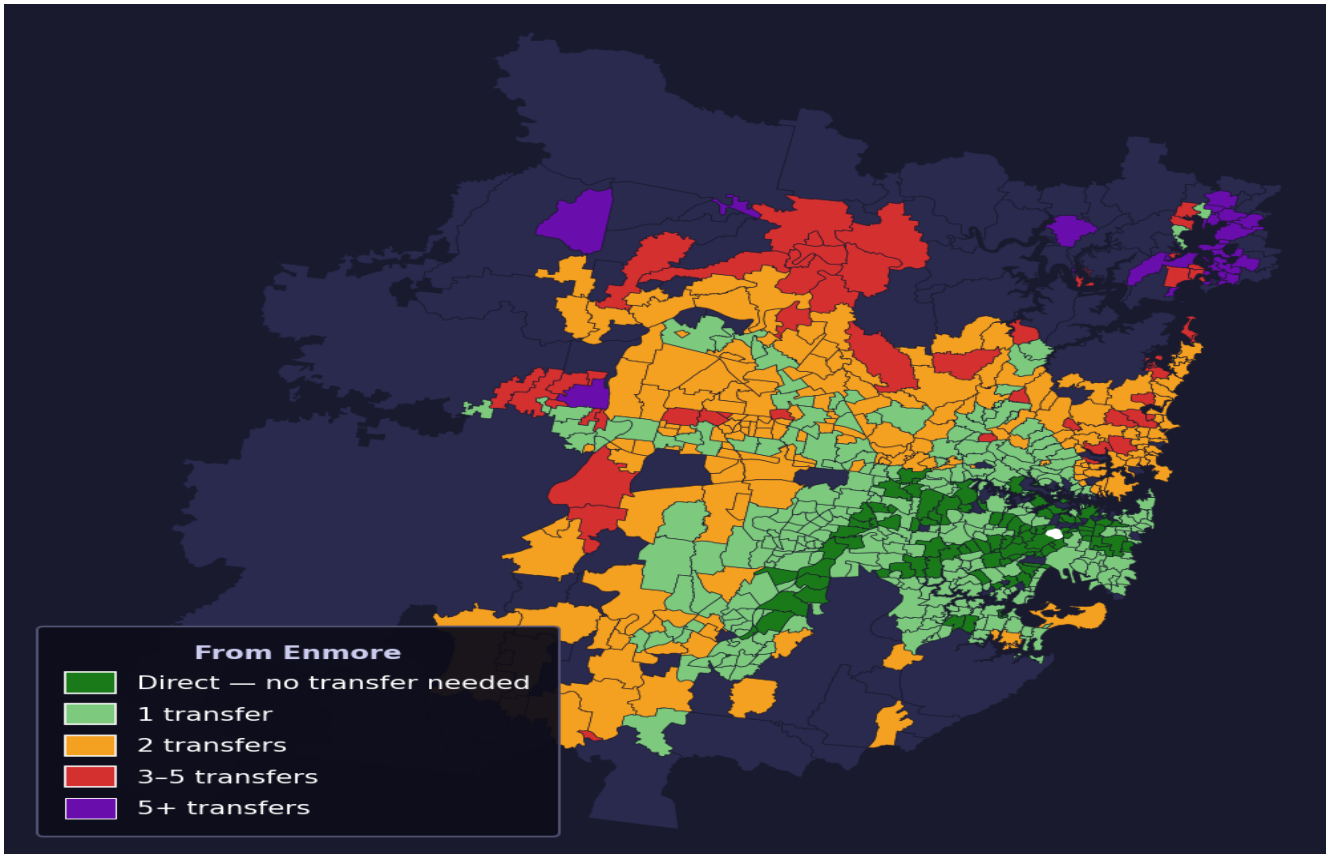

Enmore

Rank #18 of 781 suburbs

Composite 81 /100	Journey Quality 84 /100	Cost Efficiency 74 /100	Connectivity 82 /100
------------------------------------	--	--	---------------------------------------

Direct (0 transfers)	98 of 781
1 transfer	308 of 781
2 transfers	195 of 781
3-5 transfers	52 of 781
5+ transfers	127 of 781

Destination	Time	Single Trip	Weekly
Sydney CBD	36 min	\$3.14	\$31.40/wk
Parramatta	119 min	\$5.48	\$50.00/wk
Sydney Airport	90 min	\$6.06	
Macquarie Park	74 min	\$4.73	\$47.34/wk
Olympic Park	124 min	\$5.73	\$50.00/wk