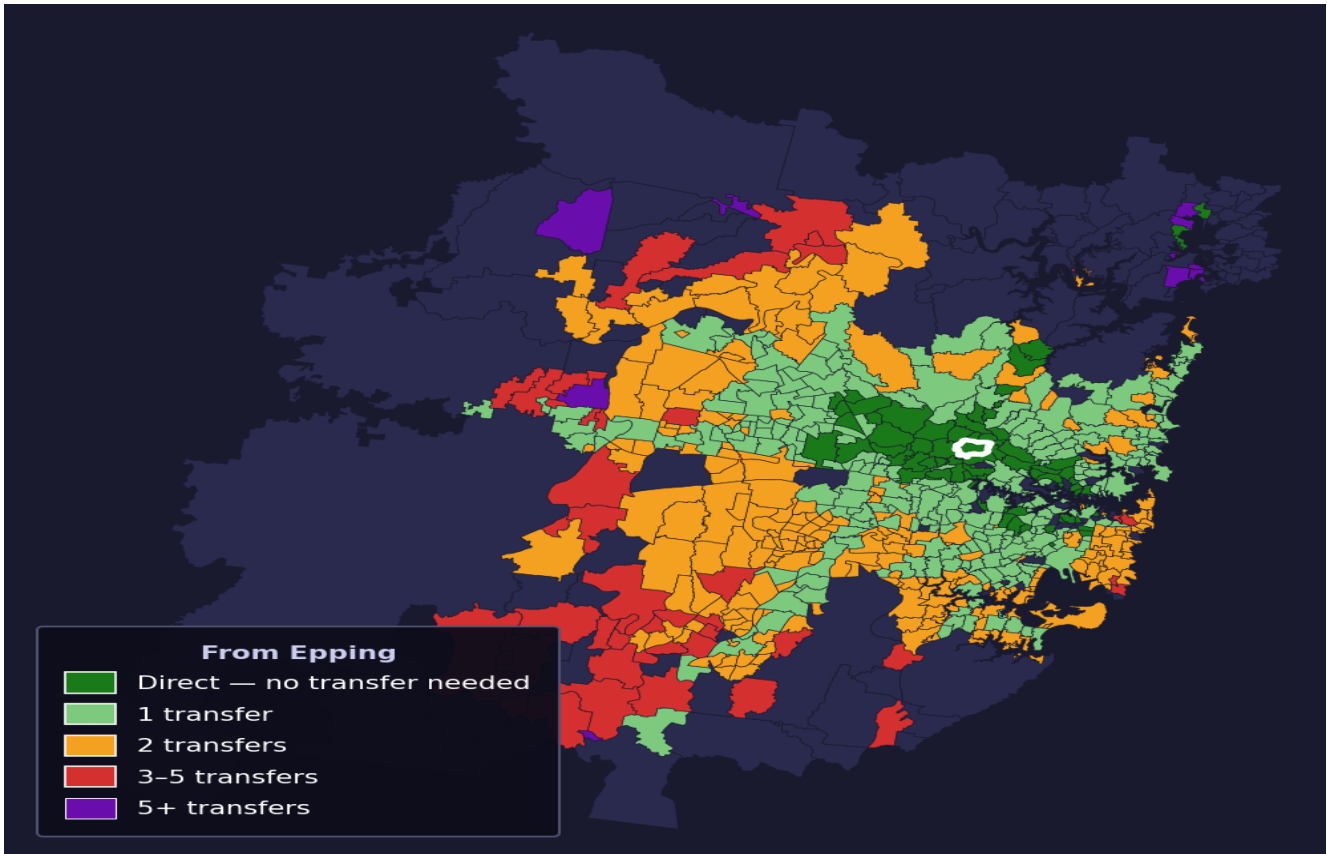

Epping

Rank #43 of 781 suburbs

Composite 78 _{/100}	Journey Quality 83 _{/100}	Cost Efficiency 67 _{/100}	Connectivity 78 _{/100}
---	---	---	--

Direct (0 transfers)	71 of 781
1 transfer	279 of 781
2 transfers	250 of 781
3-5 transfers	46 of 781
5+ transfers	134 of 781

Destination	Time	Single Trip	Weekly
Sydney CBD	37 min	\$3.76	\$37.60/wk
Parramatta	44 min	\$4.09	\$40.92/wk
Sydney Airport	154 min	\$6.93	
Macquarie Park	18 min	\$3.03	\$30.30/wk
Olympic Park	73 min	\$5.12	\$50.00/wk