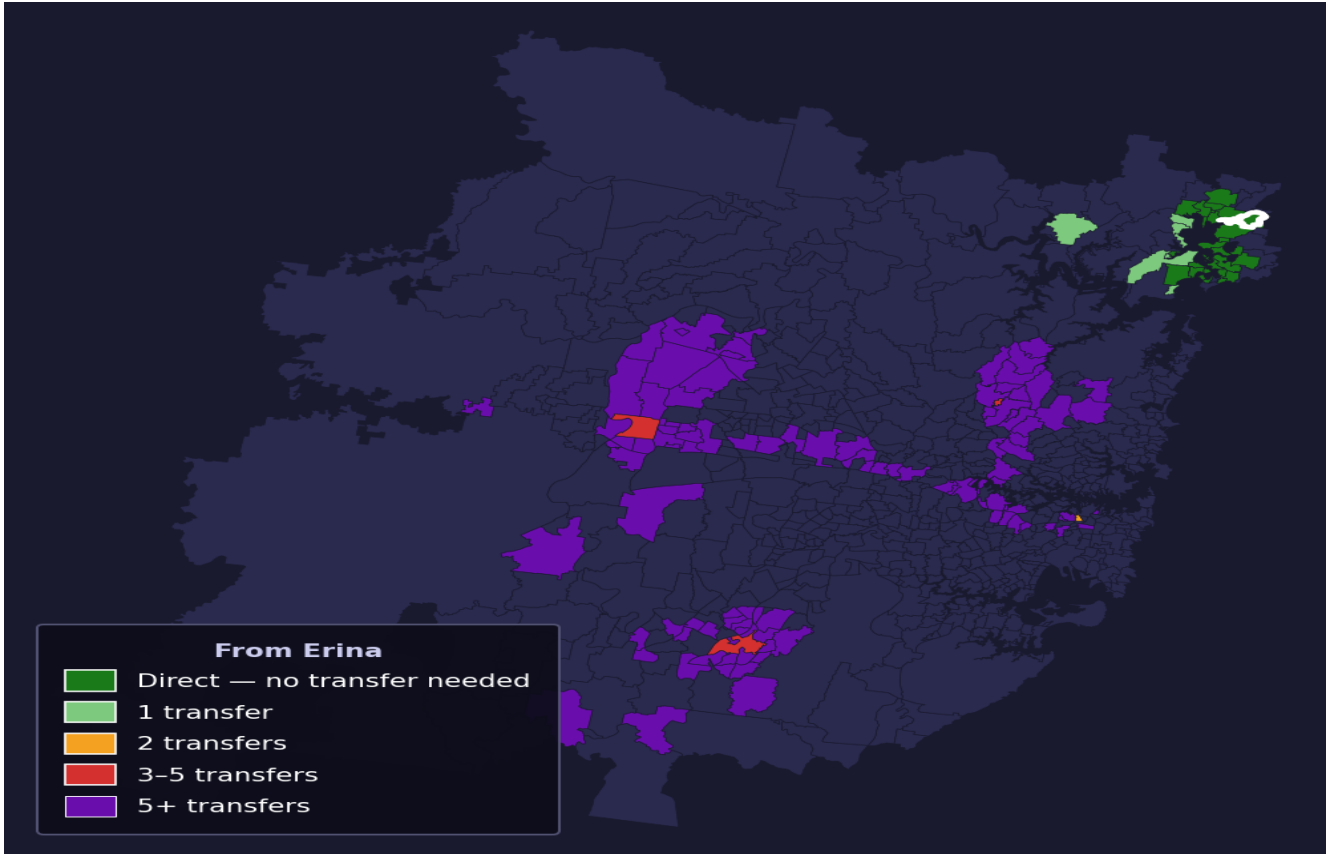

# Erina

Rank #753 of 781 suburbs

<p>Composite</p> <p><b>42</b>/100</p>	<p>Journey Quality</p> <p><b>42</b>/100</p>	<p>Cost Efficiency</p> <p><b>92</b>/100</p>	<p>Connectivity</p> <p><b>1</b>/100</p>
---------------------------------------	---------------------------------------------	---------------------------------------------	-----------------------------------------

Direct (0 transfers)	25 of 781
1 transfer	7 of 781
2 transfers	1 of 781
3-5 transfers	3 of 781
5+ transfers	744 of 781

Destination	Time	Single Trip	Weekly
Sydney CBD	113 min	\$6.42	\$50.00/wk
Parramatta	202 min	\$10.54	\$50.00/wk
Sydney Airport	200 min	\$9.09	
Macquarie Park	147 min	\$8.25	\$50.00/wk
Olympic Park	176 min	\$13.35	\$50.00/wk