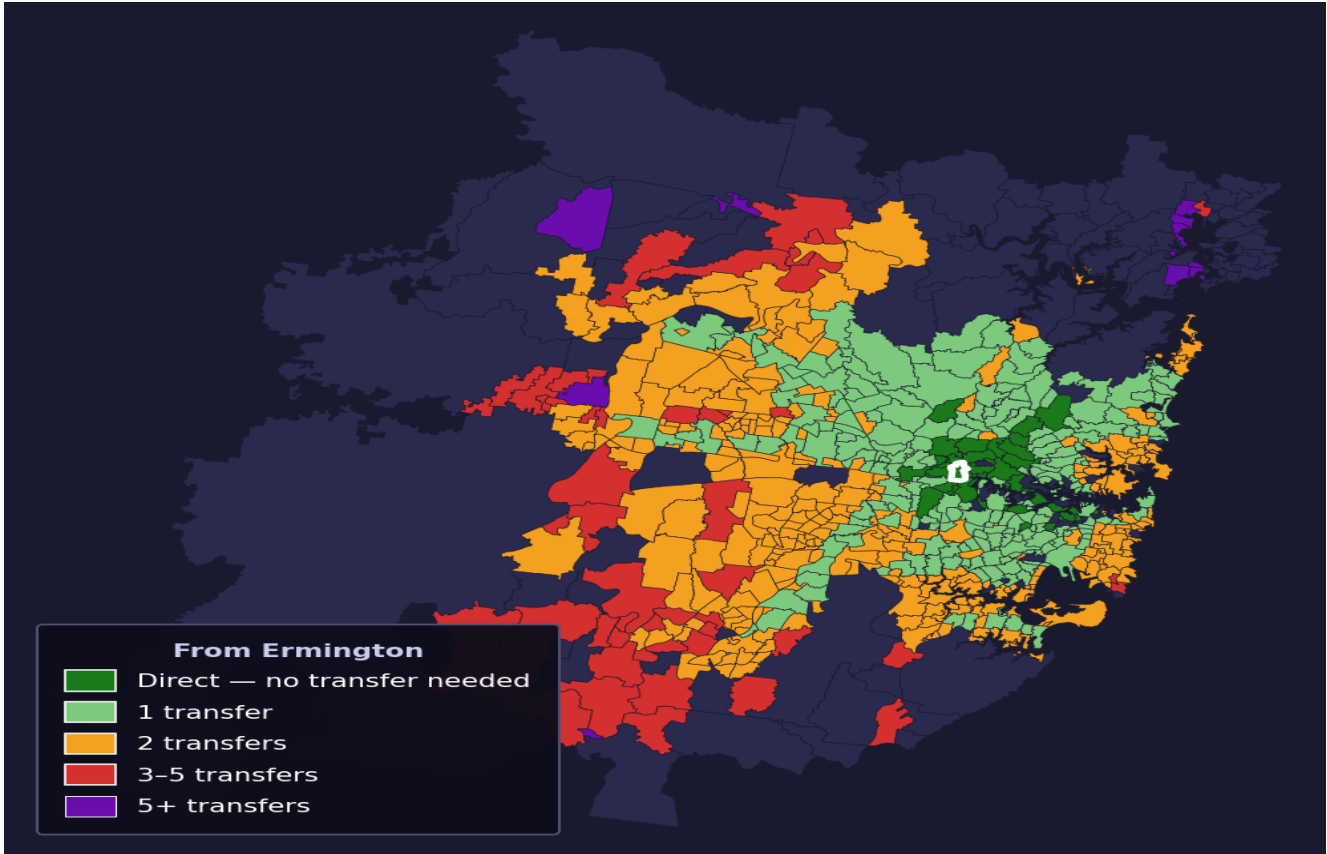

# Ermington

Rank #75 of 781 suburbs

<b>Composite</b> <b>76</b> <sub>/100</sub>	<b>Journey Quality</b> <b>79</b> <sub>/100</sub>	<b>Cost Efficiency</b> <b>72</b> <sub>/100</sub>	<b>Connectivity</b> <b>74</b> <sub>/100</sub>
---	---	---	--

<b>Direct (0 transfers)</b>	<b>43 of 781</b>
<b>1 transfer</b>	<b>238 of 781</b>
<b>2 transfers</b>	<b>310 of 781</b>
<b>3-5 transfers</b>	<b>53 of 781</b>
<b>5+ transfers</b>	<b>136 of 781</b>

Destination	Time	Single Trip	Weekly
Sydney CBD	44 min	\$4.03	<b>\$40.30/wk</b>
Parramatta	34 min	\$3.20	<b>\$32.02/wk</b>
Sydney Airport	160 min	\$7.44	
Macquarie Park	61 min	\$4.28	<b>\$42.80/wk</b>
Olympic Park	63 min	\$4.01	<b>\$40.10/wk</b>