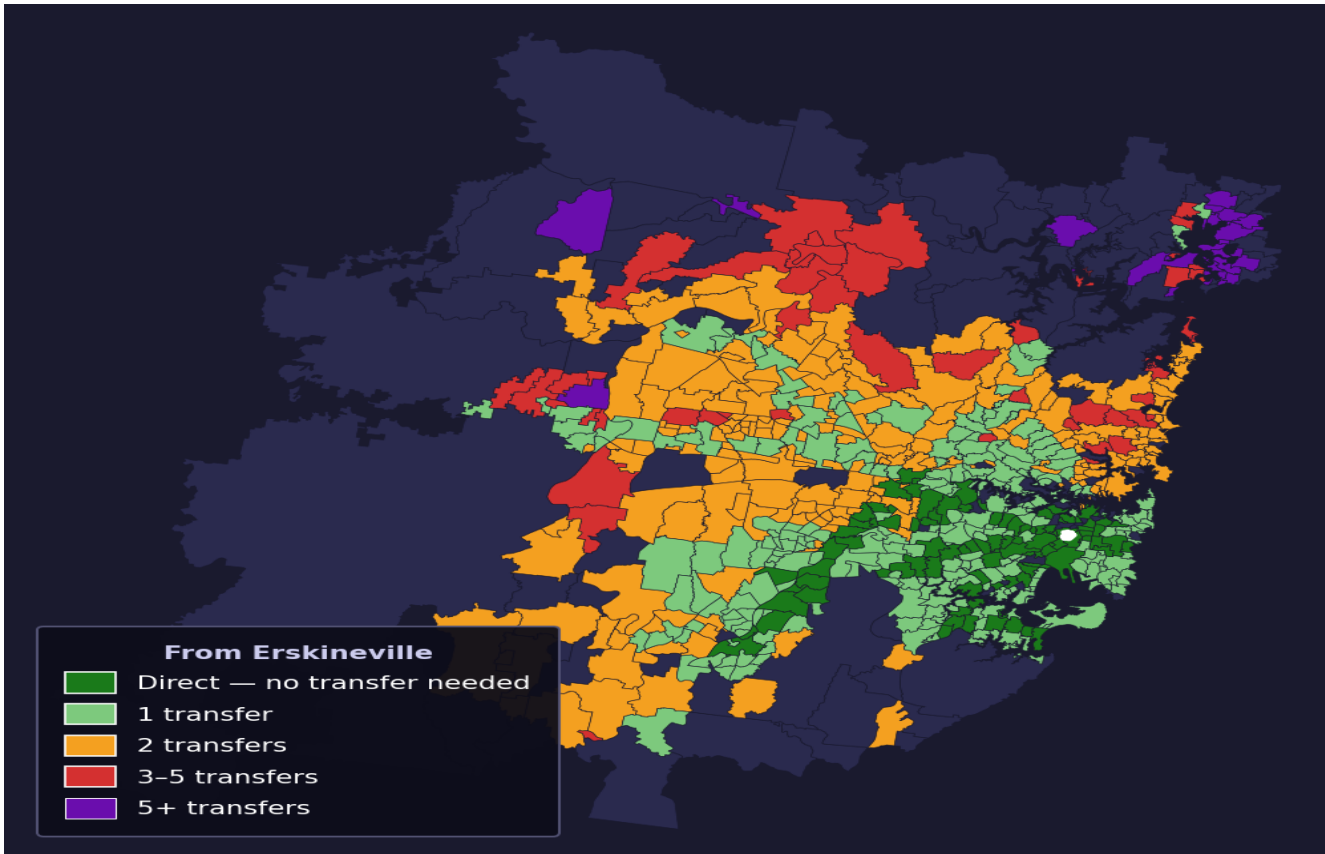

# Erskineville

Rank #22 of 781 suburbs

<b>Composite</b> <b>80</b> <sub>/100</sub>	<b>Journey Quality</b> <b>84</b> <sub>/100</sub>	<b>Cost Efficiency</b> <b>71</b> <sub>/100</sub>	<b>Connectivity</b> <b>81</b> <sub>/100</sub>
---	---	---	--

<b>Direct (0 transfers)</b>	<b>103 of 781</b>
<b>1 transfer</b>	<b>273 of 781</b>
<b>2 transfers</b>	<b>224 of 781</b>
<b>3-5 transfers</b>	<b>53 of 781</b>
<b>5+ transfers</b>	<b>127 of 781</b>

Destination	Time	Single Trip	Weekly
Sydney CBD	35 min	\$3.22	<b>\$32.20/wk</b>
Parramatta	116 min	\$5.56	<b>\$50.00/wk</b>
Sydney Airport	105 min	\$5.04	
Macquarie Park	68 min	\$4.30	<b>\$42.56/wk</b>
Olympic Park	143 min	\$7.68	<b>\$50.00/wk</b>