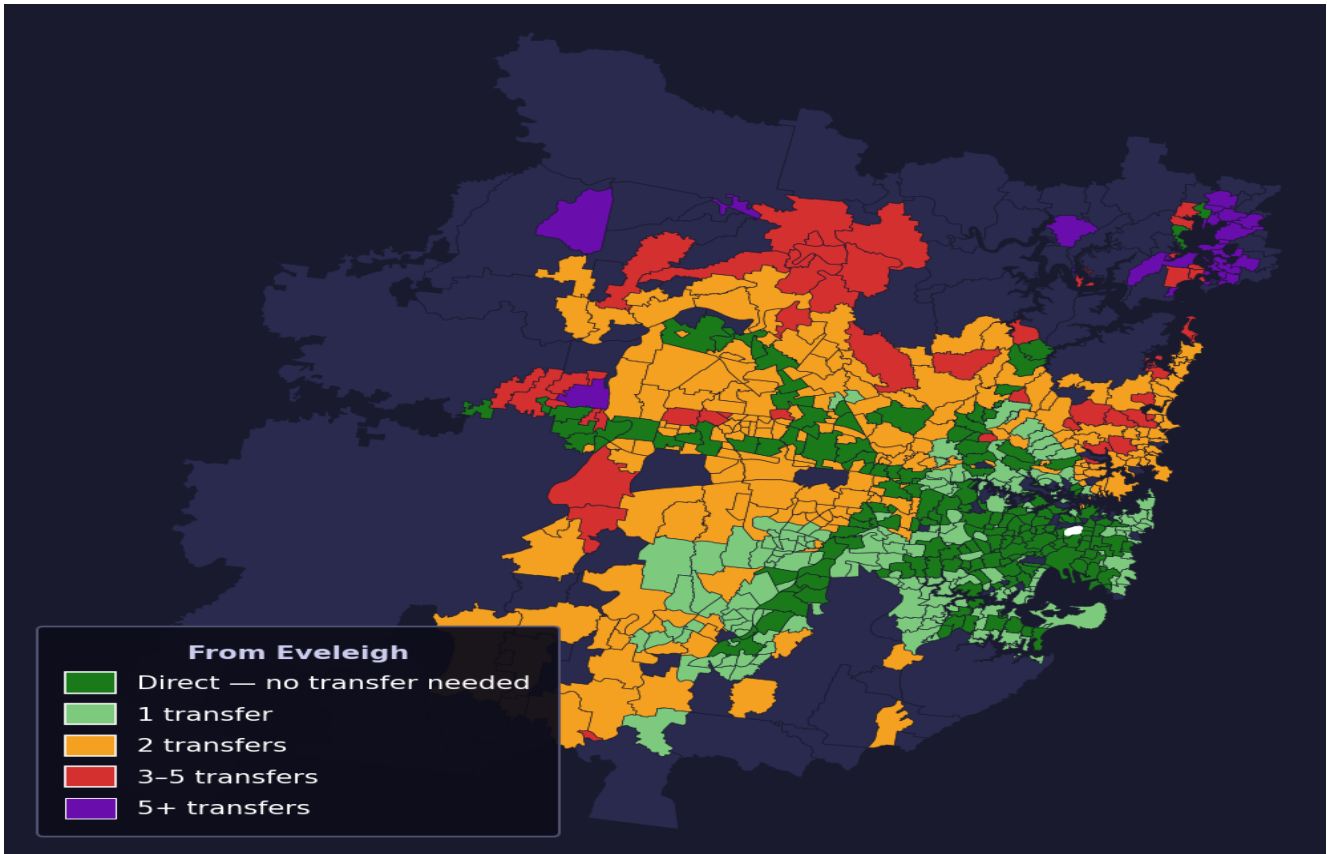

Eveleigh

Rank #24 of 781 suburbs

Composite 80 /100	Journey Quality 89 /100	Cost Efficiency 59 /100	Connectivity 84 /100
------------------------------------	--	--	---------------------------------------

Direct (0 transfers)	187 of 781
1 transfer	191 of 781
2 transfers	222 of 781
3-5 transfers	53 of 781
5+ transfers	127 of 781

Destination	Time	Single Trip	Weekly
Sydney CBD	26 min	\$3.14	\$31.36/wk
Parramatta	104 min	\$5.77	\$50.00/wk
Sydney Airport	94 min	\$5.11	
Macquarie Park	52 min	\$3.88	\$38.84/wk
Olympic Park	109 min	\$6.03	\$50.00/wk