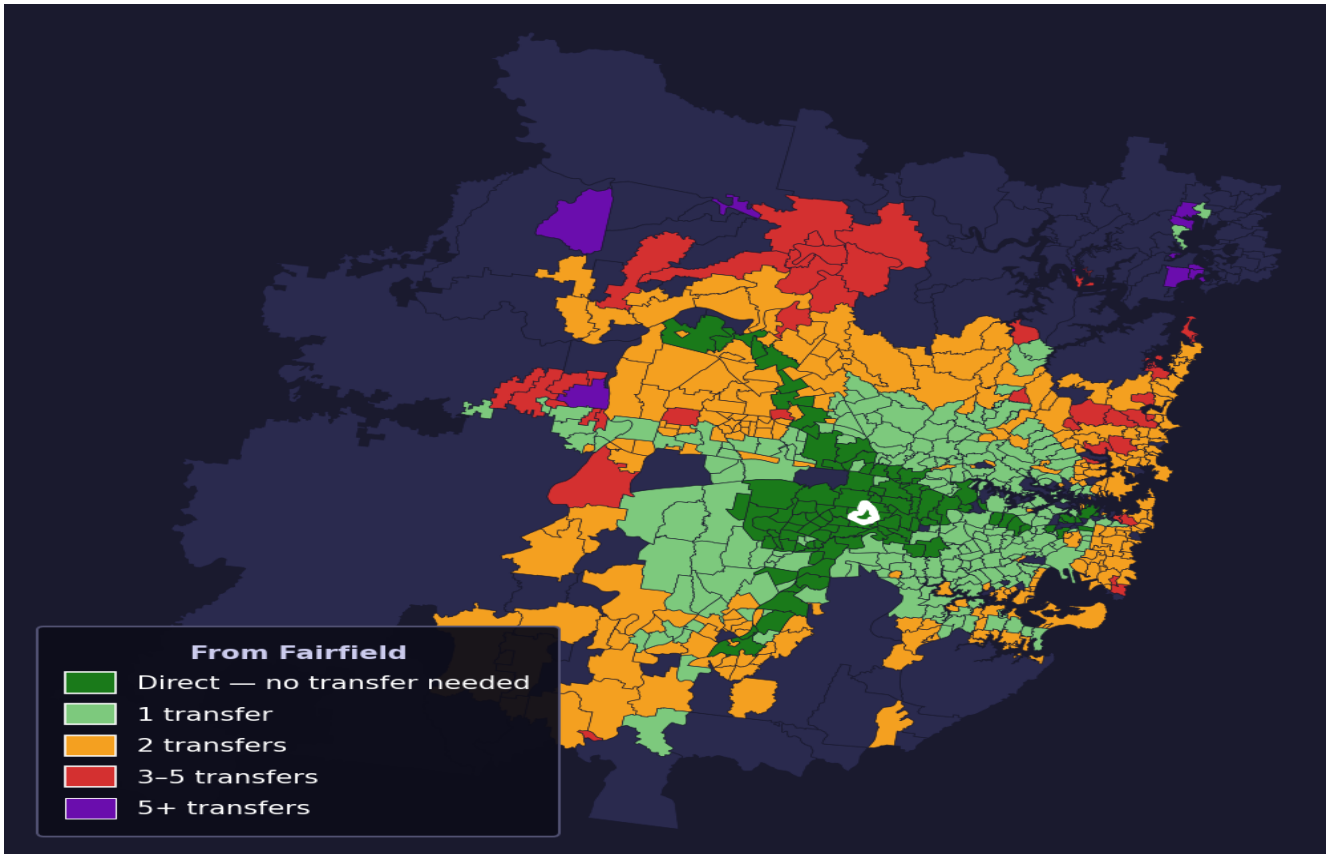

# Fairfield

Rank #437 of 781 suburbs

<b>Composite</b> <b>60</b> <sub>/100</sub>	<b>Journey Quality</b> <b>27</b> <sub>/100</sub>	<b>Cost Efficiency</b> <b>97</b> <sub>/100</sub>	<b>Connectivity</b> <b>79</b> <sub>/100</sub>
---	---	---	--

<b>Direct (0 transfers)</b>	<b>105 of 781</b>
<b>1 transfer</b>	<b>240 of 781</b>
<b>2 transfers</b>	<b>257 of 781</b>
<b>3-5 transfers</b>	<b>44 of 781</b>
<b>5+ transfers</b>	<b>134 of 781</b>

Destination	Time	Single Trip	Weekly
Sydney CBD	141 min	\$8.14	<b>\$48.06/wk</b>
Parramatta	67 min	\$5.12	<b>\$48.06/wk</b>
Sydney Airport	144 min	\$7.04	
Macquarie Park	135 min	\$7.74	<b>\$50.00/wk</b>
Olympic Park	86 min	\$5.36	<b>\$50.00/wk</b>