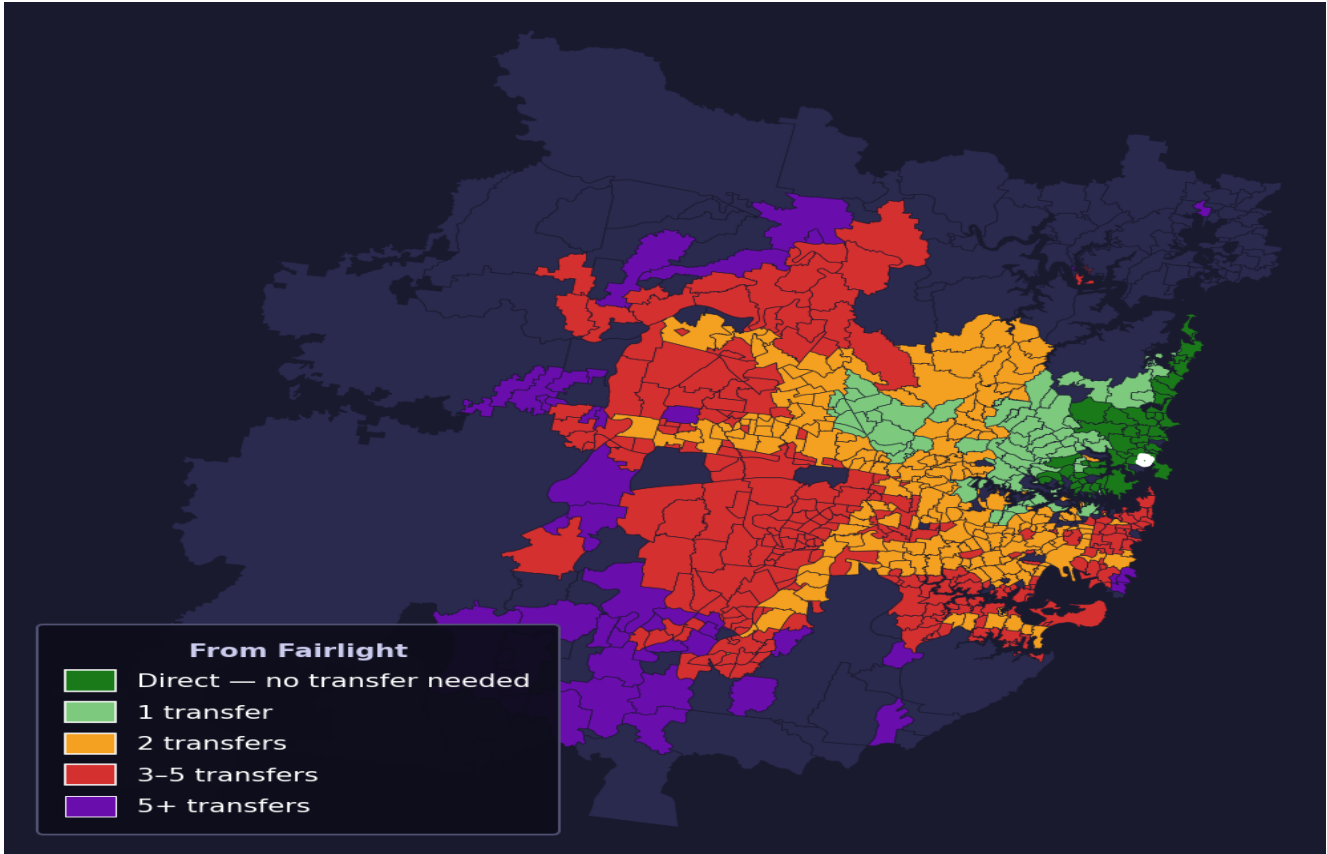

Fairlight

Rank #285 of 781 suburbs

Composite 67 _{/100}	Journey Quality 69 _{/100}	Cost Efficiency 77 _{/100}	Connectivity 56 _{/100}
---	---	---	--

Direct (0 transfers)	52 of 781
1 transfer	77 of 781
2 transfers	207 of 781
3-5 transfers	261 of 781
5+ transfers	183 of 781

Destination	Time	Single Trip	Weekly
Sydney CBD	64 min	\$6.14	\$50.00/wk
Parramatta	129 min	\$8.06	\$50.00/wk
Sydney Airport	142 min	\$6.61	
Macquarie Park	71 min	\$5.91	\$50.00/wk
Olympic Park	103 min	\$6.12	\$50.00/wk