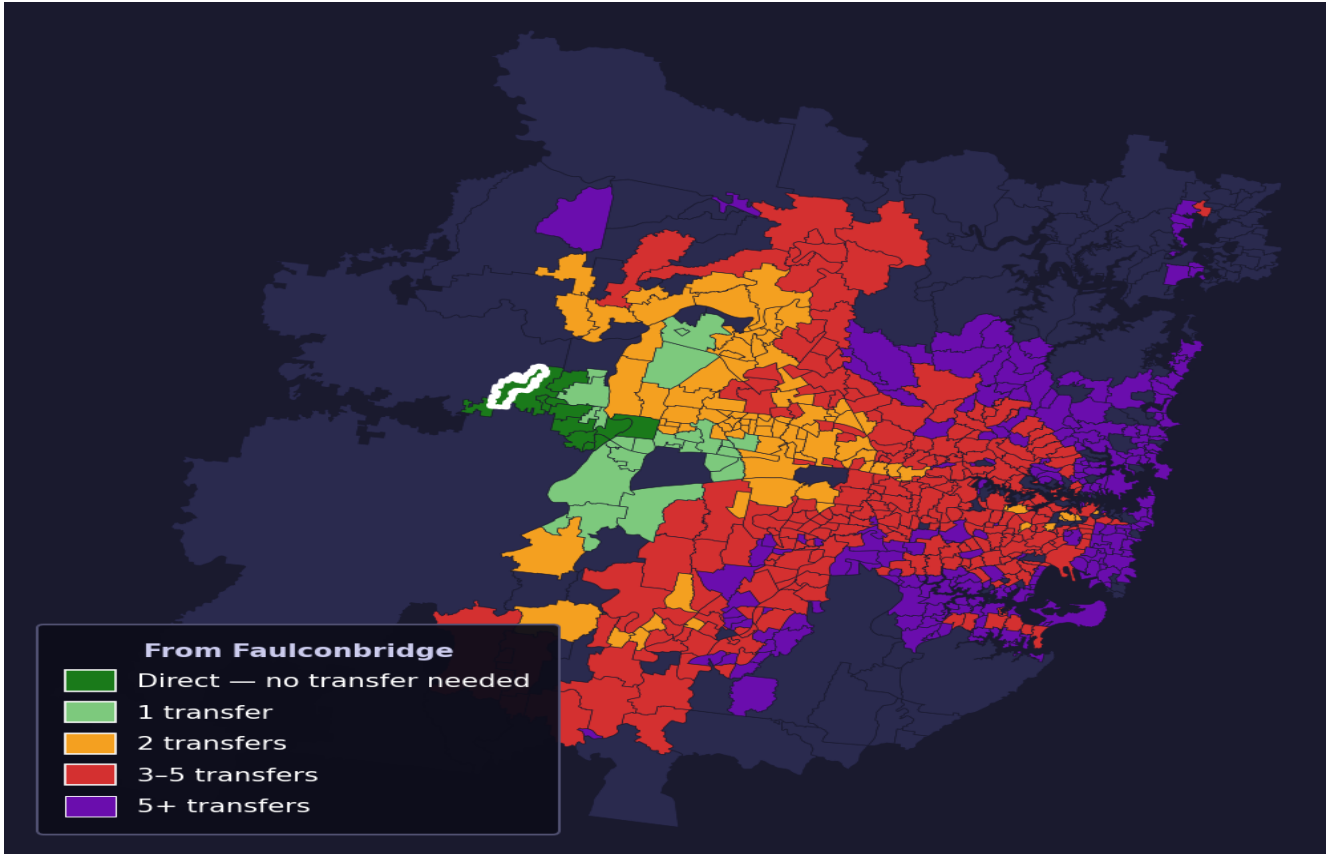

Faulconbridge

Rank #746 of 781 suburbs

| | | | |
|------------------------------------|--|--|---------------------------------------|
| Composite 43 /100 | Journey Quality 16 /100 | Cost Efficiency 98 /100 | Connectivity 36 /100 |
|------------------------------------|--|--|---------------------------------------|

| | |
|-----------------------------|-------------------|
| Direct (0 transfers) | 12 of 781 |
| 1 transfer | 25 of 781 |
| 2 transfers | 88 of 781 |
| 3-5 transfers | 285 of 781 |
| 5+ transfers | 370 of 781 |

| Destination | Time | Single Trip | Weekly |
|----------------|---------|-------------|-------------------|
| Sydney CBD | 160 min | \$6.06 | \$48.70/wk |
| Parramatta | 134 min | \$6.14 | \$48.70/wk |
| Sydney Airport | 209 min | \$8.36 | |
| Macquarie Park | 192 min | \$8.65 | \$50.00/wk |
| Olympic Park | 163 min | \$9.82 | \$50.00/wk |