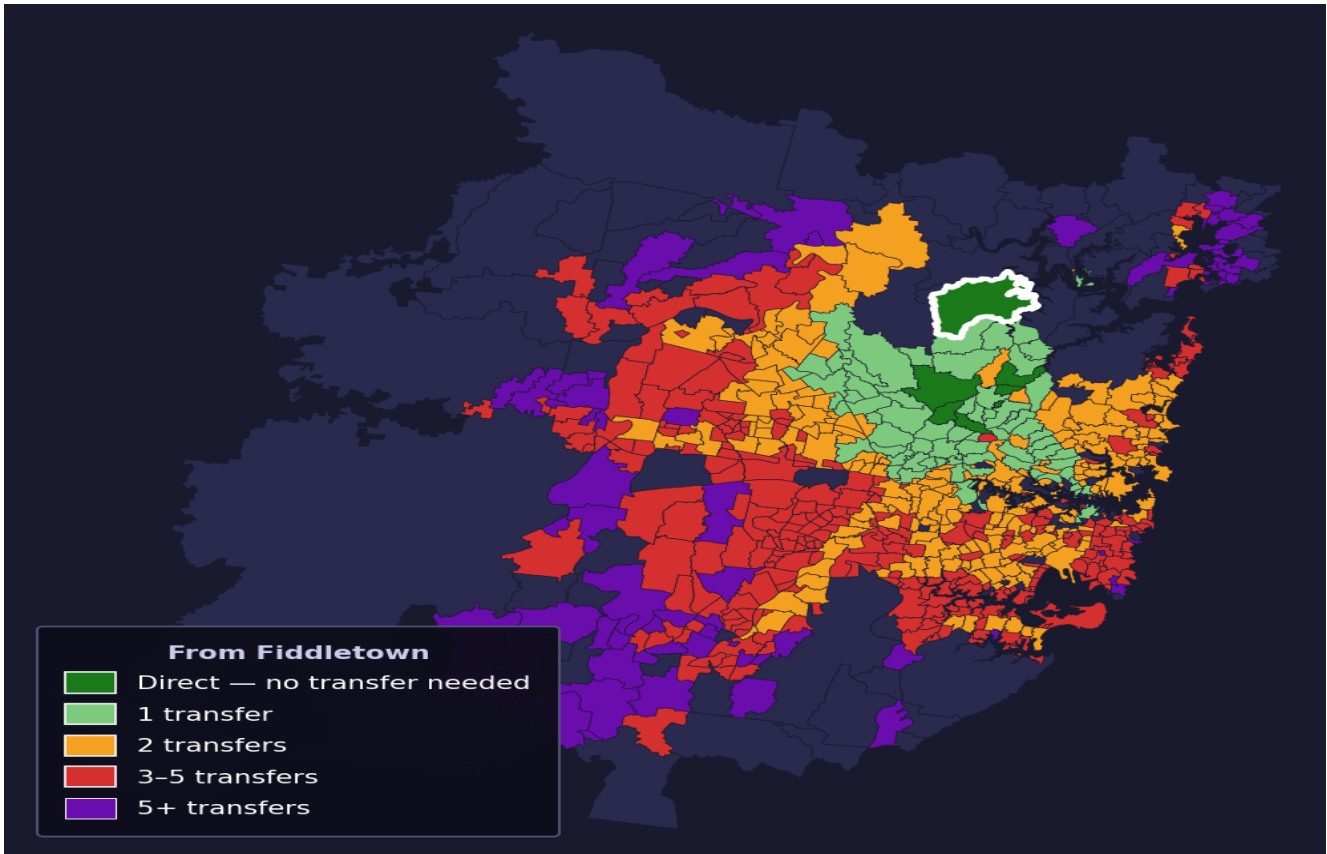

Fiddletown

Rank #356 of 781 suburbs

Composite 64 _{/100}	Journey Quality 59 _{/100}	Cost Efficiency 86 _{/100}	Connectivity 54 _{/100}
---	---	---	--

Direct (0 transfers)	6 of 781
1 transfer	73 of 781
2 transfers	232 of 781
3-5 transfers	294 of 781
5+ transfers	175 of 781

Destination	Time	Single Trip	Weekly
Sydney CBD	82 min	\$5.04	\$48.03/wk
Parramatta	135 min	\$6.92	\$49.70/wk
Sydney Airport	143 min	\$6.95	
Macquarie Park	84 min	\$5.77	\$49.82/wk
Olympic Park	152 min	\$10.83	\$50.00/wk