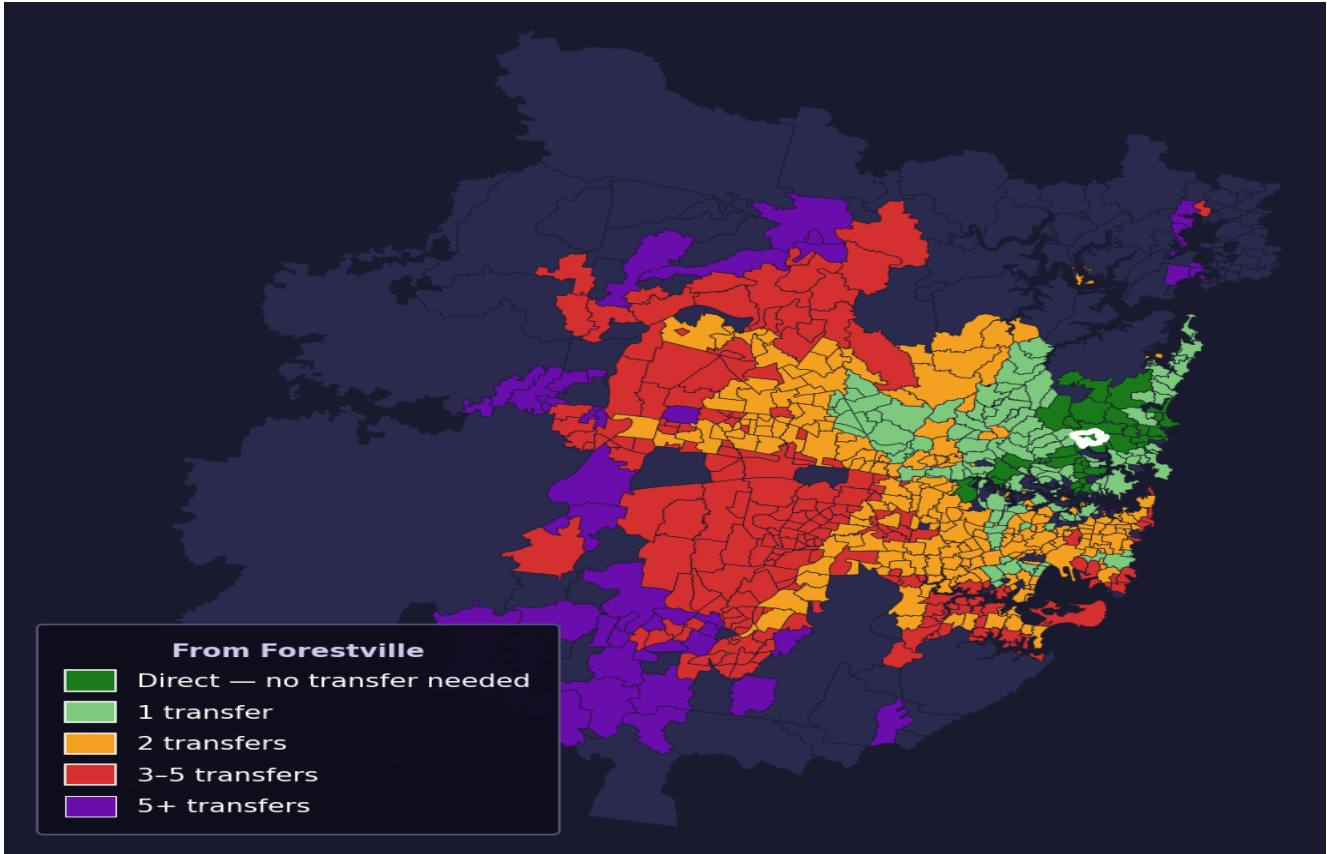

Forestville

Rank #187 of 781 suburbs

Composite 72 _{/100}	Journey Quality 83 _{/100}	Cost Efficiency 65 _{/100}	Connectivity 60 _{/100}
---	---	---	--

Direct (0 transfers)	38 of 781
1 transfer	130 of 781
2 transfers	222 of 781
3-5 transfers	212 of 781
5+ transfers	178 of 781

Destination	Time	Single Trip	Weekly
Sydney CBD	38 min	\$4.03	\$40.30/wk
Parramatta	111 min	\$8.09	\$50.00/wk
Sydney Airport	163 min	\$7.51	
Macquarie Park	64 min	\$4.23	\$42.32/wk
Olympic Park	145 min	\$7.76	\$50.00/wk