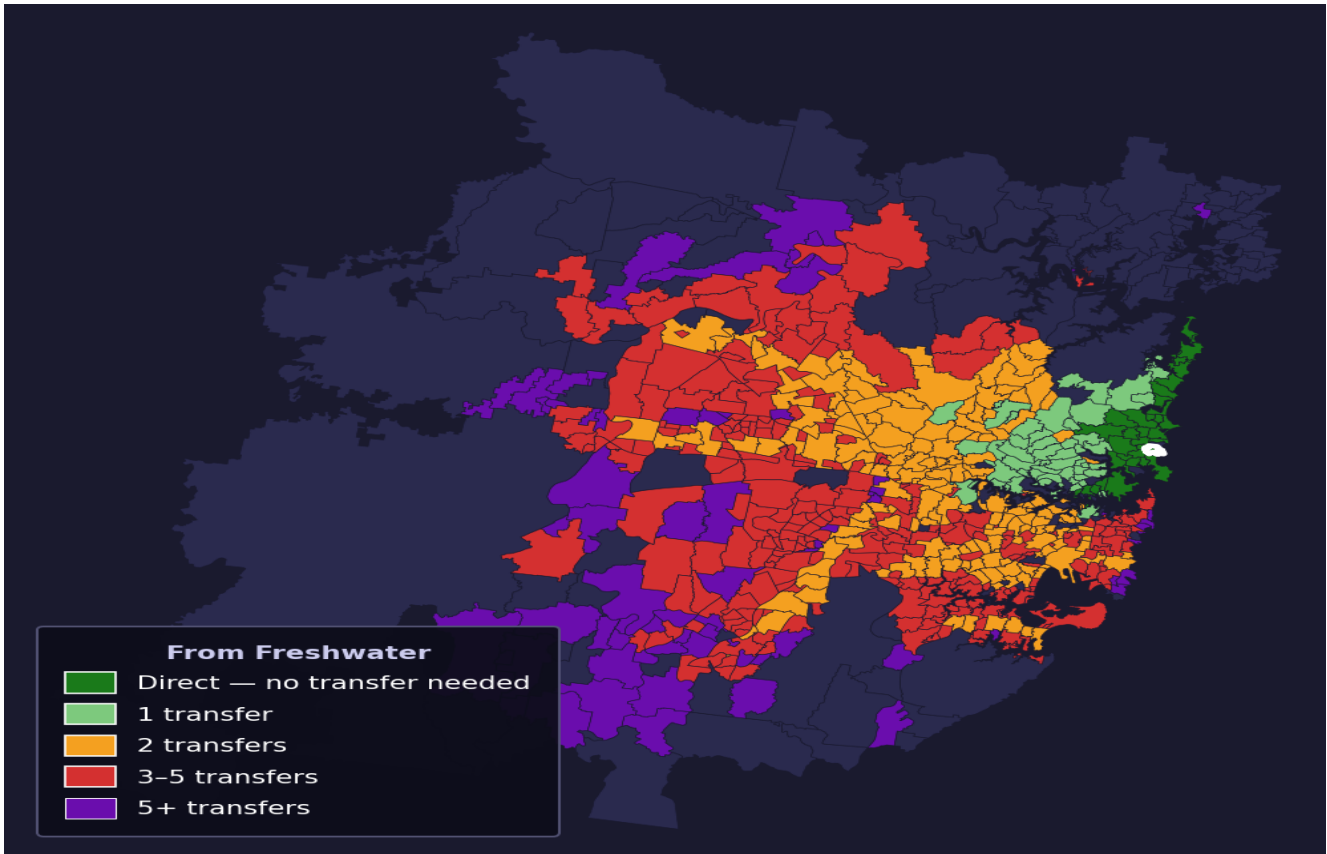

Freshwater

Rank #370 of 781 suburbs

Composite 63 /100	Journey Quality 58 /100	Cost Efficiency 86 /100	Connectivity 52 /100
------------------------------------	--	--	---------------------------------------

Direct (0 transfers)	39 of 781
1 transfer	60 of 781
2 transfers	185 of 781
3-5 transfers	287 of 781
5+ transfers	209 of 781

Destination	Time	Single Trip	Weekly
Sydney CBD	83 min	\$5.30	\$48.60/wk
Parramatta	162 min	\$8.99	\$50.00/wk
Sydney Airport	177 min	\$7.48	
Macquarie Park	107 min	\$6.35	\$50.00/wk
Olympic Park	146 min	\$11.10	\$50.00/wk