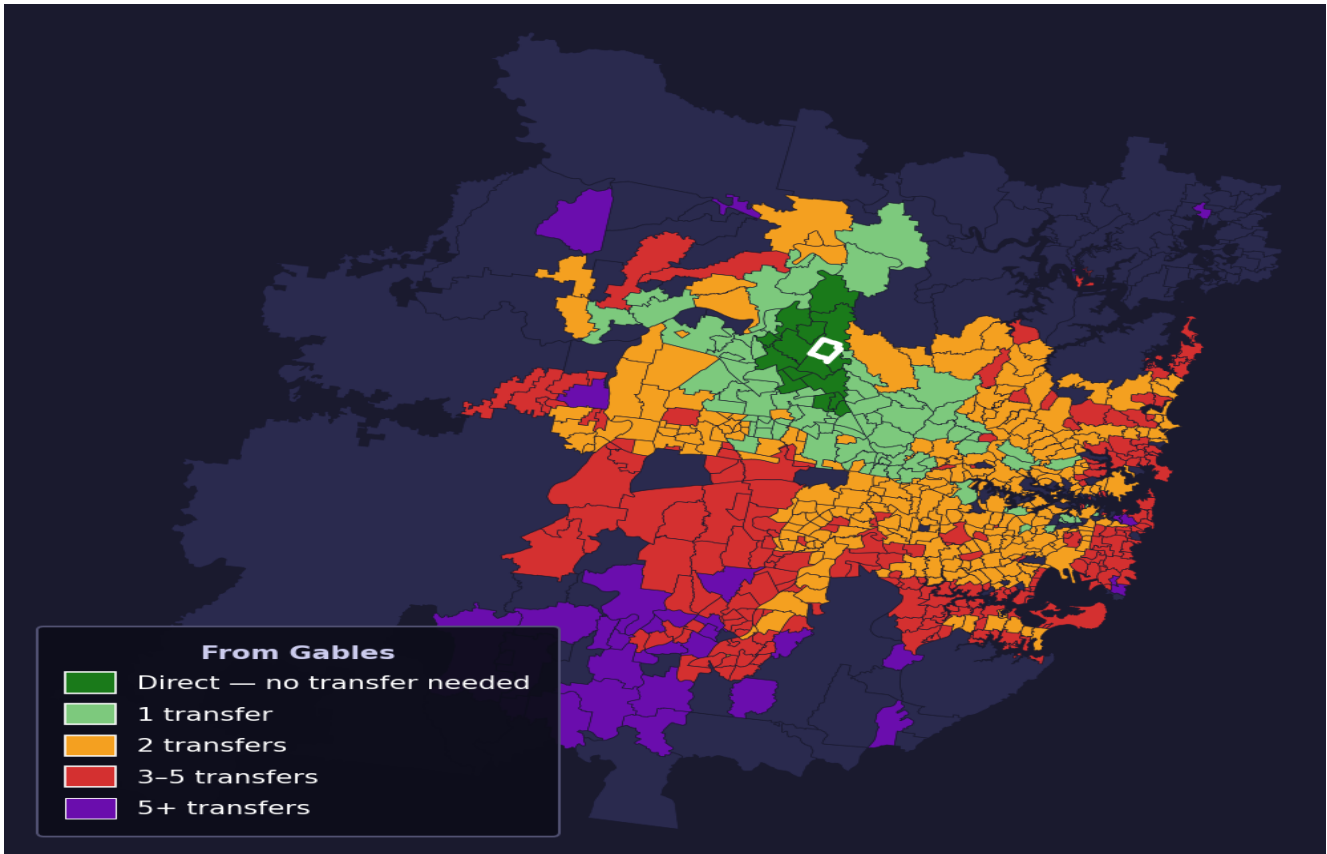

Gables

Rank #378 of 781 suburbs

Composite 63 /100	Journey Quality 54 /100	Cost Efficiency 88 /100	Connectivity 56 /100
------------------------------------	--	--	---------------------------------------

Direct (0 transfers)	15 of 781
1 transfer	82 of 781
2 transfers	286 of 781
3-5 transfers	229 of 781
5+ transfers	168 of 781

Destination	Time	Single Trip	Weekly
Sydney CBD	92 min	\$7.82	\$50.00/wk
Parramatta	76 min	\$6.06	\$50.00/wk
Sydney Airport	146 min	\$9.85	
Macquarie Park	72 min	\$6.37	\$50.00/wk
Olympic Park	128 min	\$9.54	\$50.00/wk