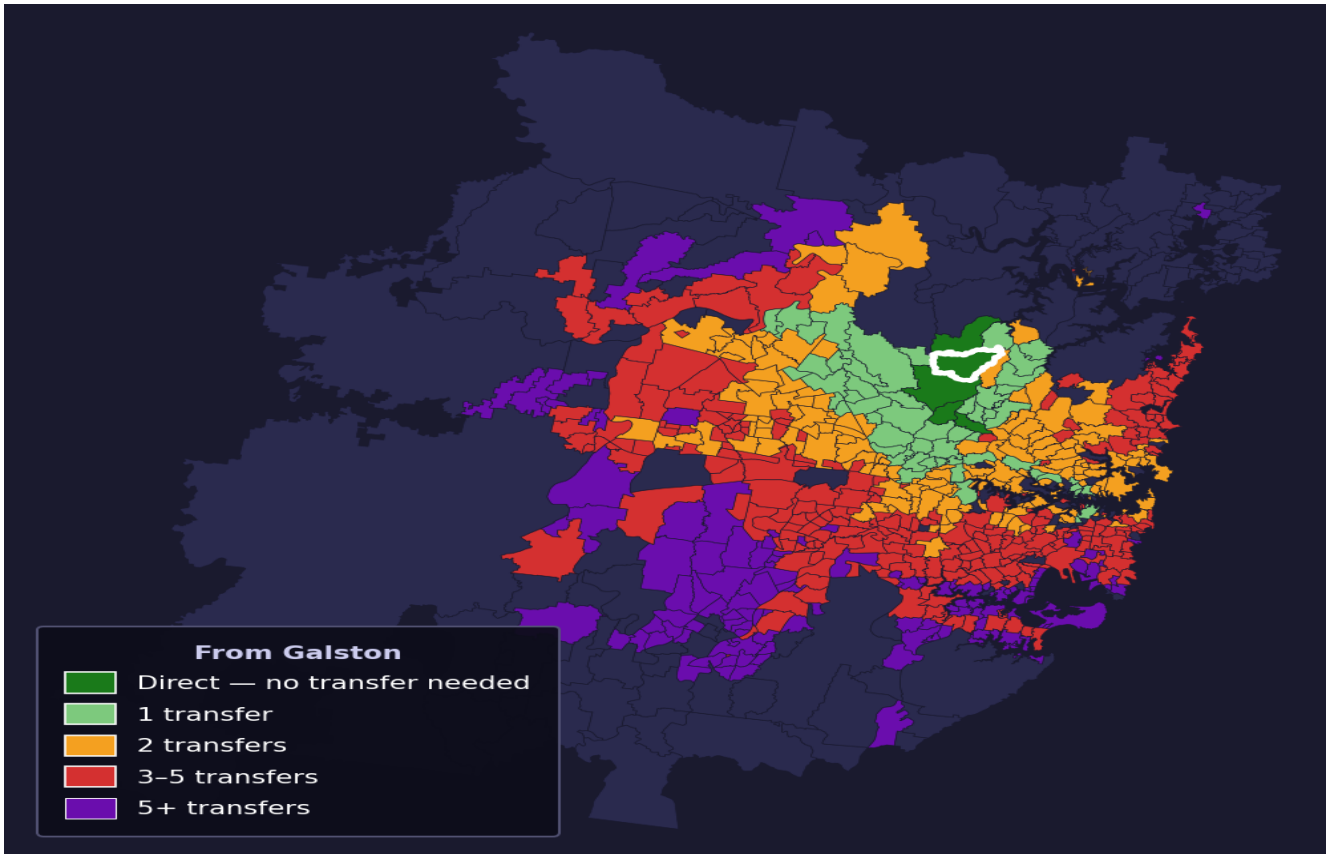

Galston

Rank #410 of 781 suburbs

Composite 61 /100	Journey Quality 60 /100	Cost Efficiency 86 /100	Connectivity 43 /100
------------------------------------	--	--	---------------------------------------

Direct (0 transfers)	4 of 781
1 transfer	56 of 781
2 transfers	164 of 781
3-5 transfers	272 of 781
5+ transfers	284 of 781

Destination	Time	Single Trip	Weekly
Sydney CBD	80 min	\$4.94	\$47.54/wk
Parramatta	128 min	\$6.85	\$50.00/wk
Sydney Airport	139 min	\$6.59	
Macquarie Park	79 min	\$5.61	\$49.77/wk
Olympic Park	113 min	\$6.93	\$50.00/wk