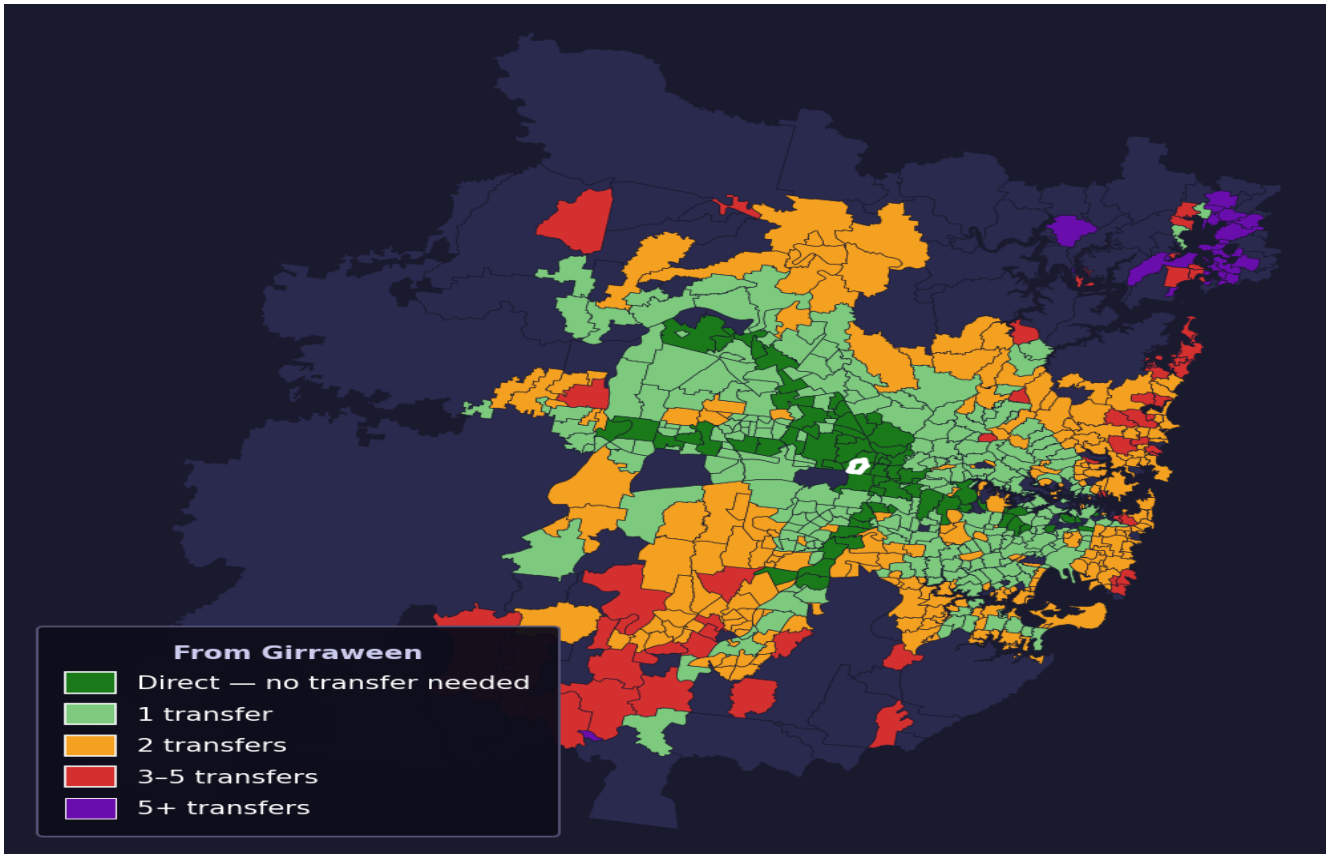

Girraween

Rank #386 of 781 suburbs

Composite 63 /100	Journey Quality 35 /100	Cost Efficiency 94 /100	Connectivity 78 /100
------------------------------------	--	--	---------------------------------------

Direct (0 transfers)	71 of 781
1 transfer	275 of 781
2 transfers	246 of 781
3-5 transfers	63 of 781
5+ transfers	125 of 781

Destination	Time	Single Trip	Weekly
Sydney CBD	126 min	\$5.79	\$50.00/wk
Parramatta	69 min	\$4.34	\$43.40/wk
Sydney Airport	160 min	\$8.40	
Macquarie Park	134 min	\$6.68	\$50.00/wk
Olympic Park	77 min	\$6.06	\$50.00/wk