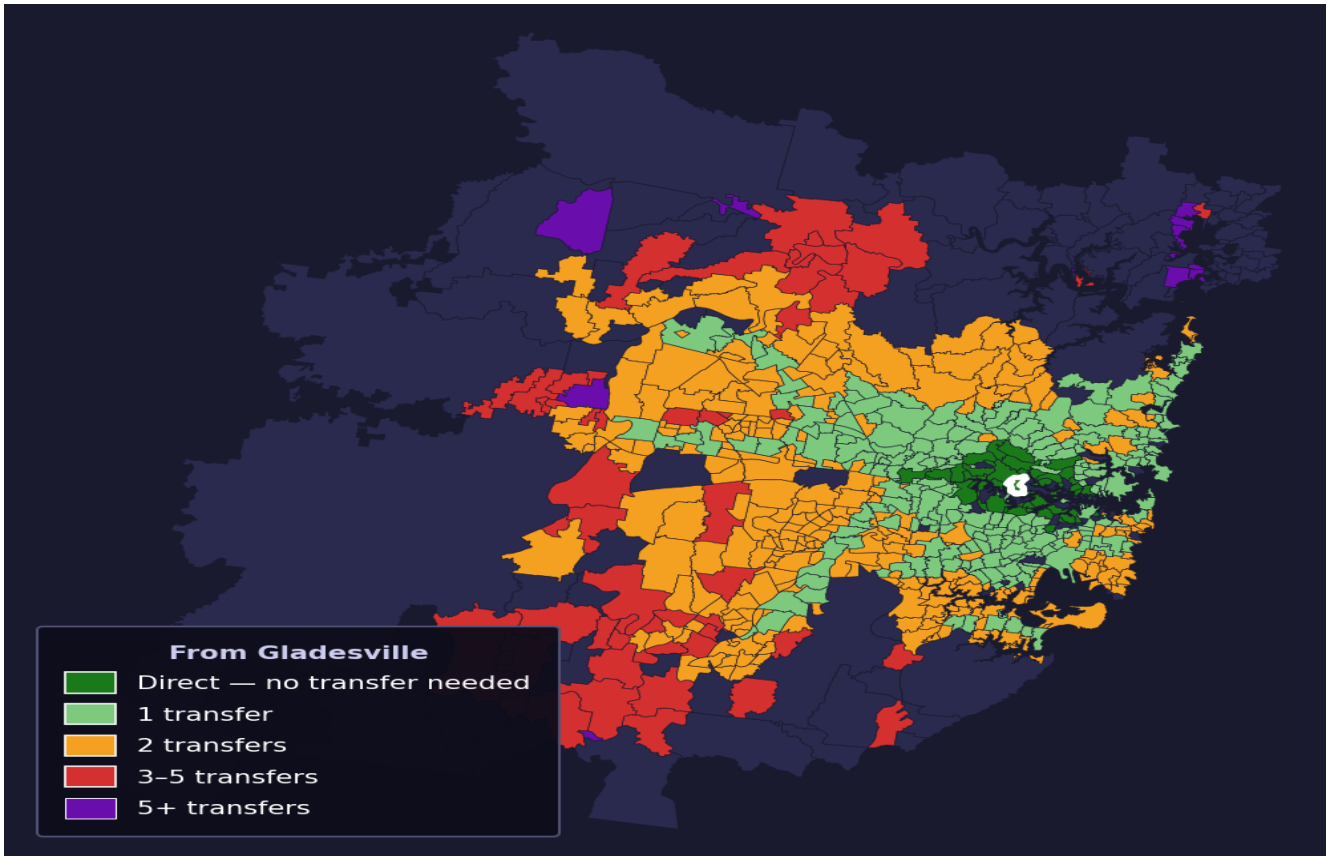

Gladesville

Rank #95 of 781 suburbs

Composite 75 _{/100}	Journey Quality 84 _{/100}	Cost Efficiency 61 _{/100}	Connectivity 74 _{/100}
---	---	---	--

Direct (0 transfers)	52 of 781
1 transfer	236 of 781
2 transfers	299 of 781
3-5 transfers	56 of 781
5+ transfers	137 of 781

Destination	Time	Single Trip	Weekly
Sydney CBD	37 min	\$4.29	\$42.24/wk
Parramatta	98 min	\$6.29	\$49.30/wk
Sydney Airport	152 min	\$7.45	
Macquarie Park	55 min	\$4.15	\$40.92/wk
Olympic Park	66 min	\$4.46	\$44.24/wk