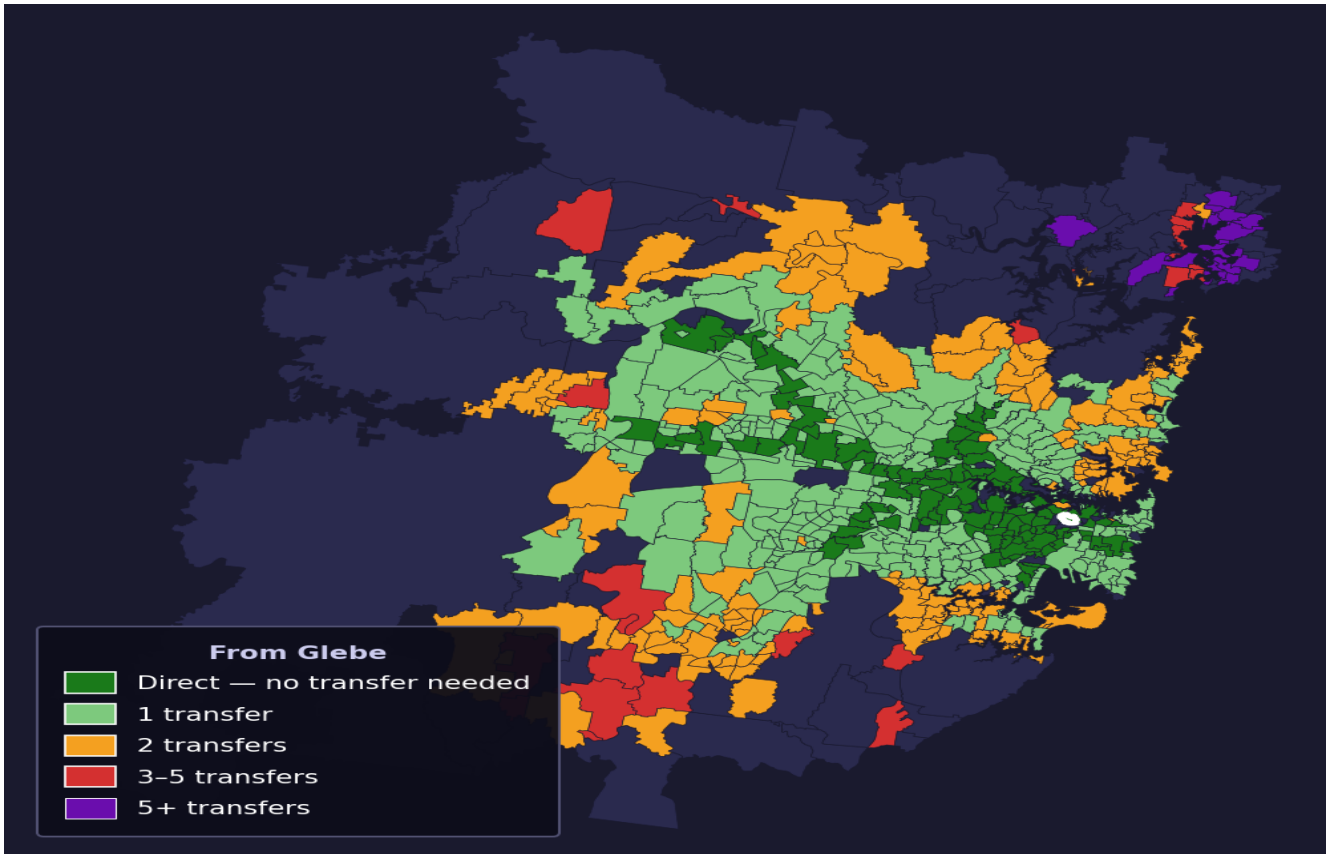

Glebe

Rank #9 of 781 suburbs

Composite 83 /100	Journey Quality 86 /100	Cost Efficiency 74 /100	Connectivity 87 /100
------------------------------------	--	--	---------------------------------------

Direct (0 transfers)	130 of 781
1 transfer	331 of 781
2 transfers	174 of 781
3-5 transfers	25 of 781
5+ transfers	120 of 781

Destination	Time	Single Trip	Weekly
Sydney CBD	32 min	\$2.77	\$27.66/wk
Parramatta	91 min	\$4.53	\$45.26/wk
Sydney Airport	146 min	\$6.54	
Macquarie Park	74 min	\$4.36	\$43.60/wk
Olympic Park	97 min	\$5.48	\$50.00/wk