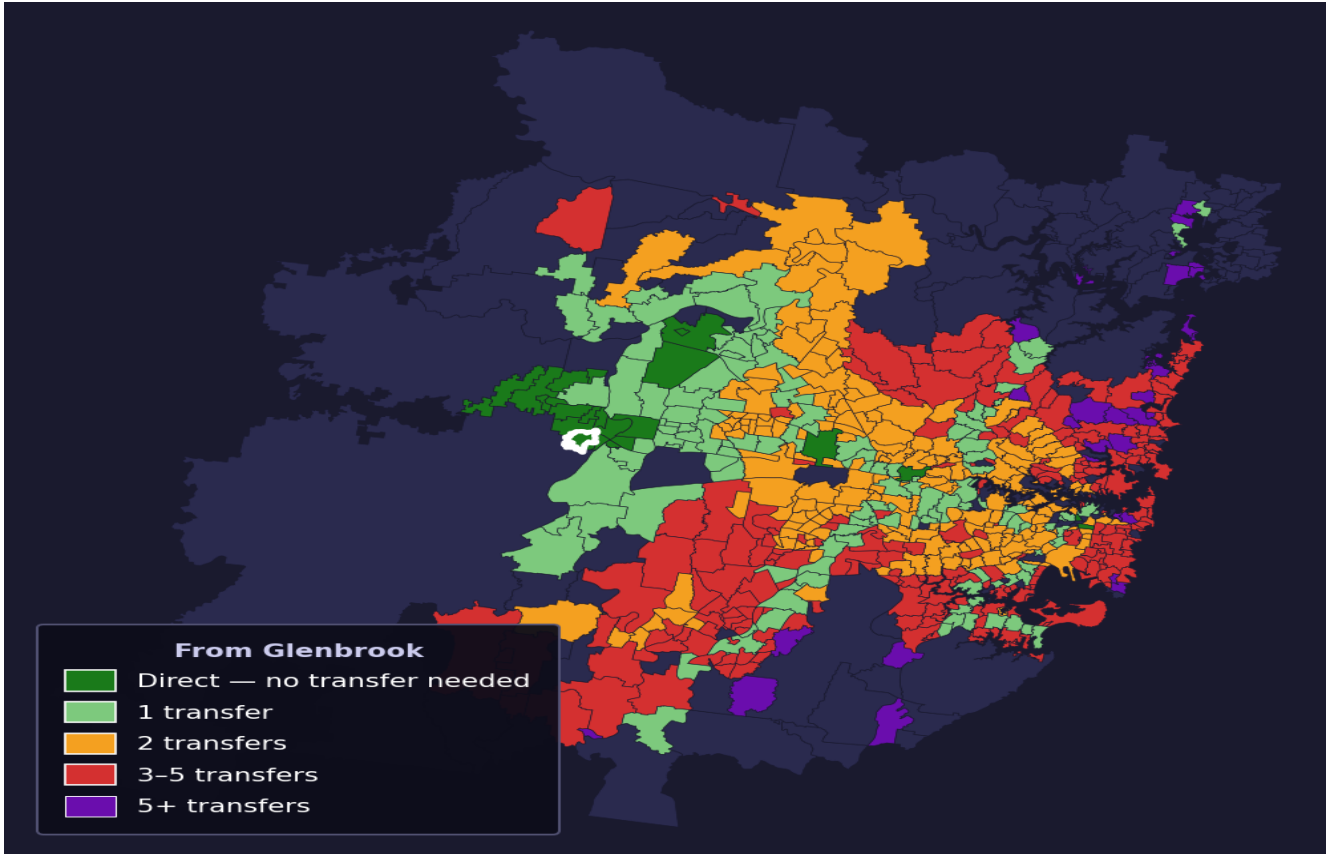

Glenbrook

Rank #653 of 781 suburbs

Composite 50 /100	Journey Quality 16 /100	Cost Efficiency 98 /100	Connectivity 59 /100
------------------------------------	--	--	---------------------------------------

Direct (0 transfers)	24 of 781
1 transfer	135 of 781
2 transfers	217 of 781
3-5 transfers	246 of 781
5+ transfers	158 of 781

Destination	Time	Single Trip	Weekly
Sydney CBD	161 min	\$6.42	\$48.40/wk
Parramatta	132 min	\$6.46	\$48.40/wk
Sydney Airport	210 min	\$8.72	
Macquarie Park	193 min	\$9.00	\$50.00/wk
Olympic Park	163 min	\$9.85	\$50.00/wk