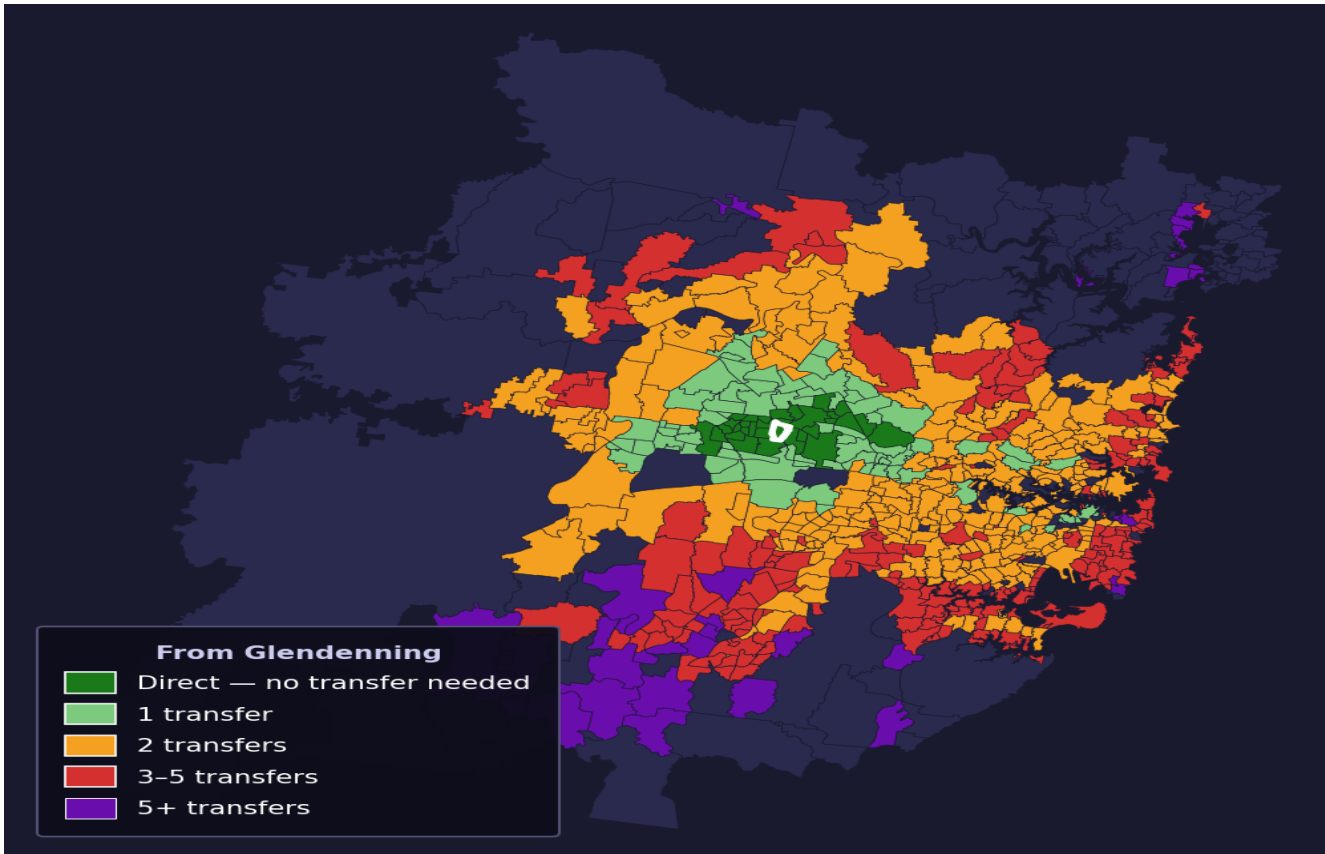

Glendenning

Rank #500 of 781 suburbs

Composite 56 _{/100}	Journey Quality 34 _{/100}	Cost Efficiency 94 _{/100}	Connectivity 59 _{/100}
---	---	---	--

Direct (0 transfers)	31 of 781
1 transfer	80 of 781
2 transfers	295 of 781
3-5 transfers	211 of 781
5+ transfers	163 of 781

Destination	Time	Single Trip	Weekly
Sydney CBD	128 min	\$7.75	\$50.00/wk
Parramatta	85 min	\$5.93	\$50.00/wk
Sydney Airport	170 min	\$9.37	
Macquarie Park	97 min	\$6.40	\$50.00/wk
Olympic Park	140 min	\$8.04	\$50.00/wk