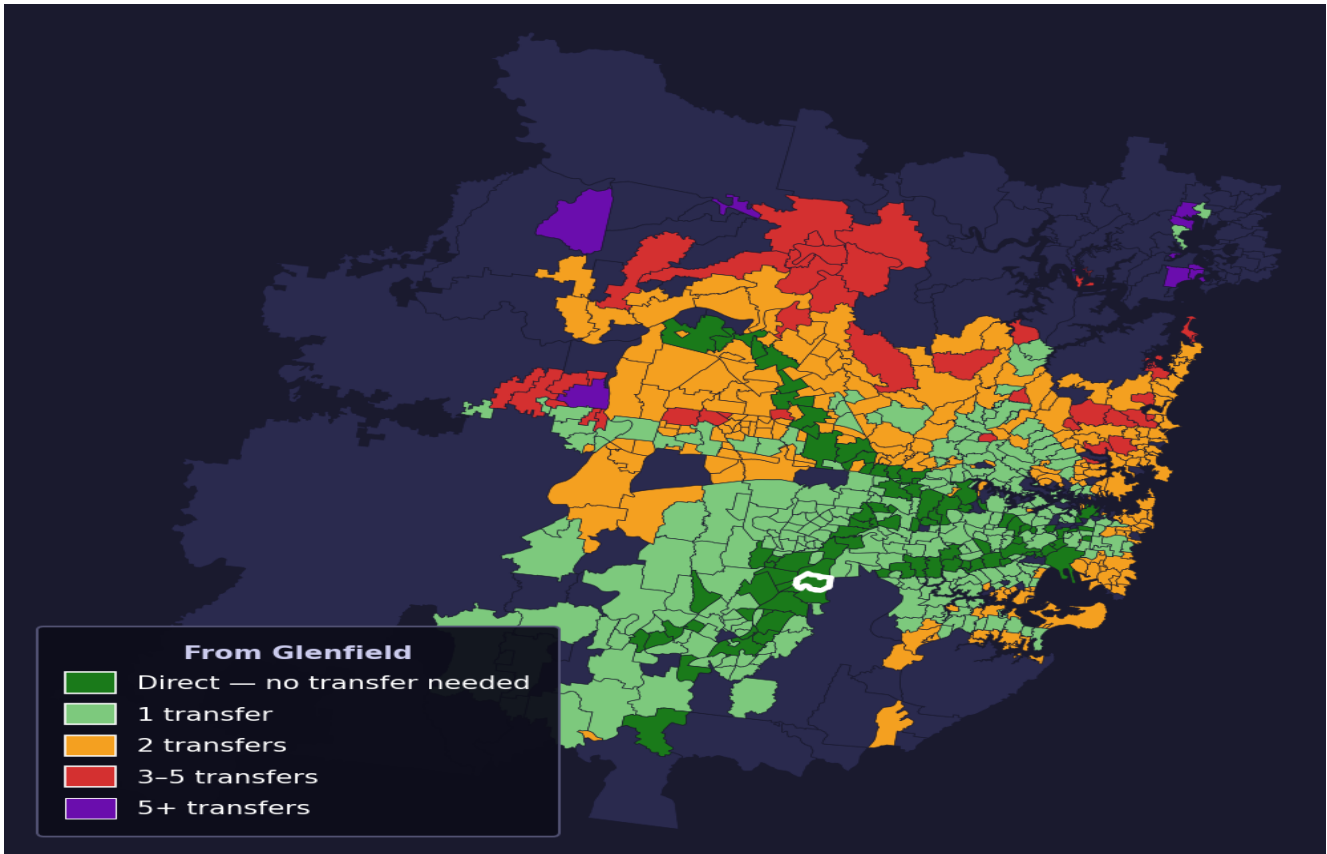

Glenfield

Rank #177 of 781 suburbs

Composite 72 _{/100}	Journey Quality 57 _{/100}	Cost Efficiency 90 _{/100}	Connectivity 79 _{/100}
---	---	---	--

Direct (0 transfers)	93 of 781
1 transfer	272 of 781
2 transfers	238 of 781
3-5 transfers	43 of 781
5+ transfers	134 of 781

Destination	Time	Single Trip	Weekly
Sydney CBD	85 min	\$4.22	\$42.16/wk
Parramatta	145 min	\$6.65	\$50.00/wk
Sydney Airport	130 min	\$6.25	
Macquarie Park	146 min	\$6.31	\$50.00/wk
Olympic Park	122 min	\$6.41	\$50.00/wk