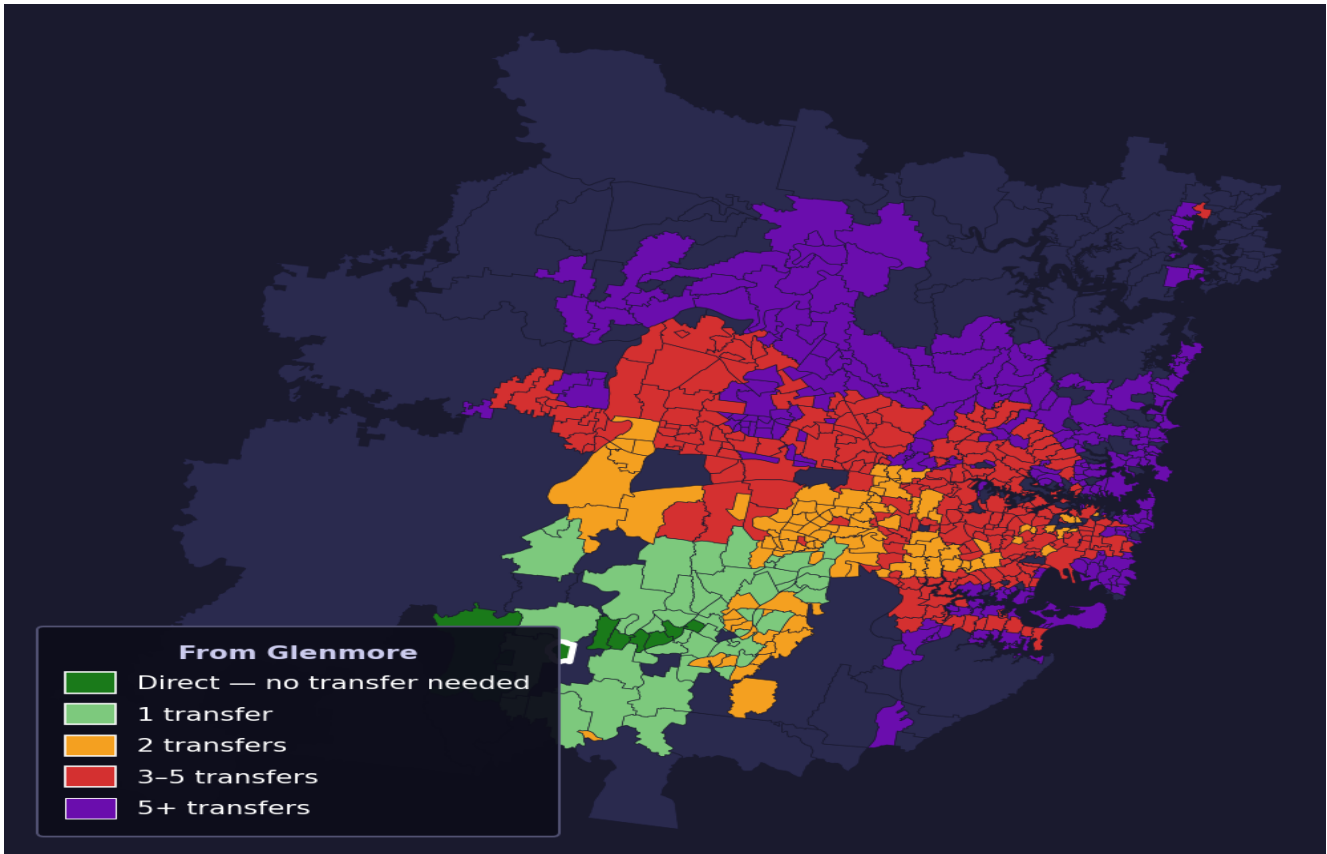

# Glenmore

Rank #718 of 781 suburbs

<b>Composite</b> <b>46</b> <sub>/100</sub>	<b>Journey Quality</b> <b>24</b> <sub>/100</sub>	<b>Cost Efficiency</b> <b>97</b> <sub>/100</sub>	<b>Connectivity</b> <b>38</b> <sub>/100</sub>
---	---	---	--

<b>Direct (0 transfers)</b>	<b>8 of 781</b>
<b>1 transfer</b>	<b>48 of 781</b>
<b>2 transfers</b>	<b>102 of 781</b>
<b>3-5 transfers</b>	<b>251 of 781</b>
<b>5+ transfers</b>	<b>371 of 781</b>

Destination	Time	Single Trip	Weekly
Sydney CBD	147 min	\$6.01	\$50.00/wk
Parramatta	178 min	\$9.61	\$50.00/wk
Sydney Airport	200 min	\$8.04	
Macquarie Park	211 min	\$11.18	\$50.00/wk
Olympic Park	128 min	\$6.93	\$50.00/wk