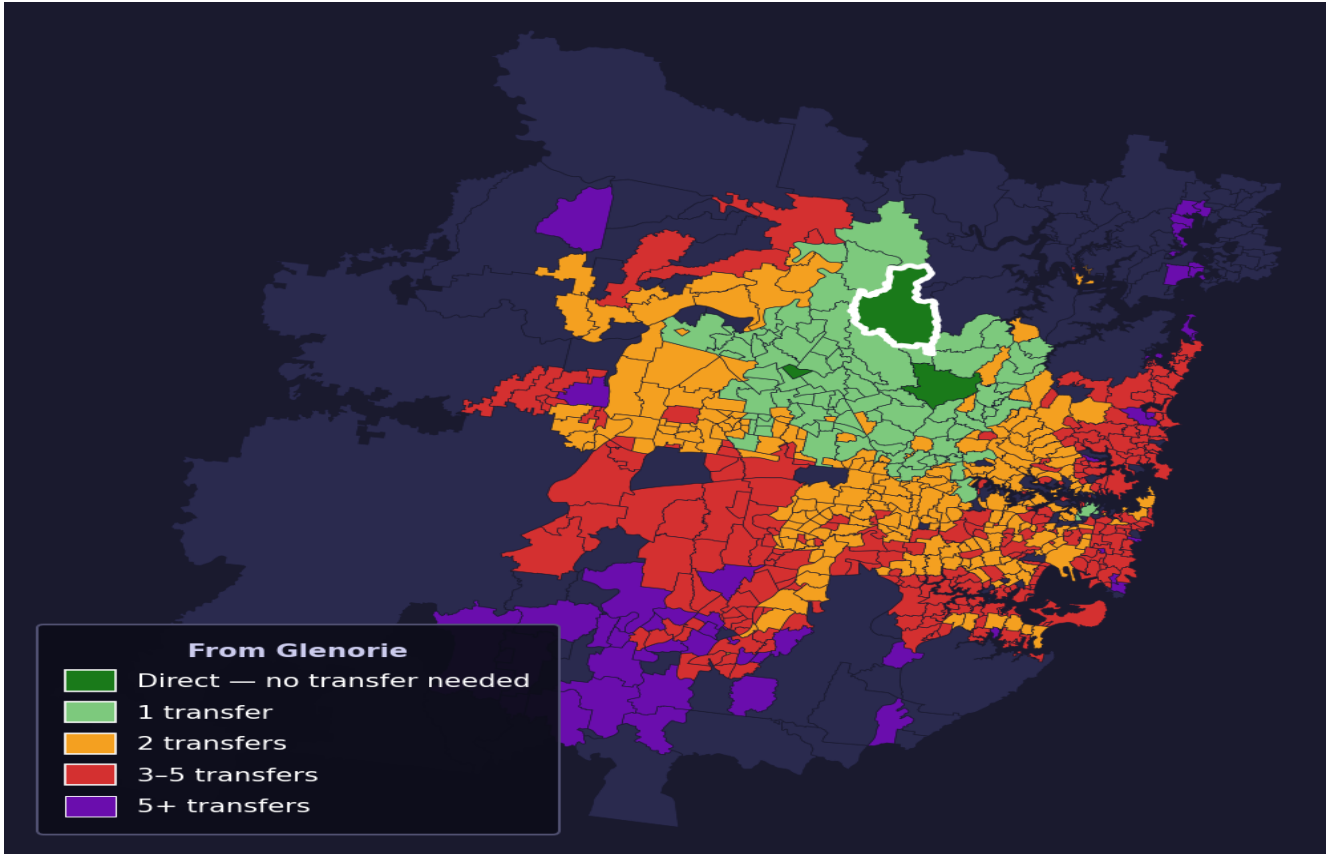

# Glenorie

Rank #417 of 781 suburbs

<b>Composite</b> <b>61</b> /100	<b>Journey Quality</b> <b>49</b> /100	<b>Cost Efficiency</b> <b>90</b> /100	<b>Connectivity</b> <b>54</b> /100
------------------------------------	--	--	---------------------------------------

<b>Direct (0 transfers)</b>	<b>2 of 781</b>
<b>1 transfer</b>	<b>89 of 781</b>
<b>2 transfers</b>	<b>243 of 781</b>
<b>3-5 transfers</b>	<b>270 of 781</b>
<b>5+ transfers</b>	<b>176 of 781</b>

Destination	Time	Single Trip	Weekly
Sydney CBD	100 min	\$6.53	<b>\$48.61/wk</b>
Parramatta	95 min	\$5.77	<b>\$48.03/wk</b>
Sydney Airport	166 min	\$8.33	
Macquarie Park	90 min	\$6.09	<b>\$49.76/wk</b>
Olympic Park	135 min	\$8.73	<b>\$50.00/wk</b>