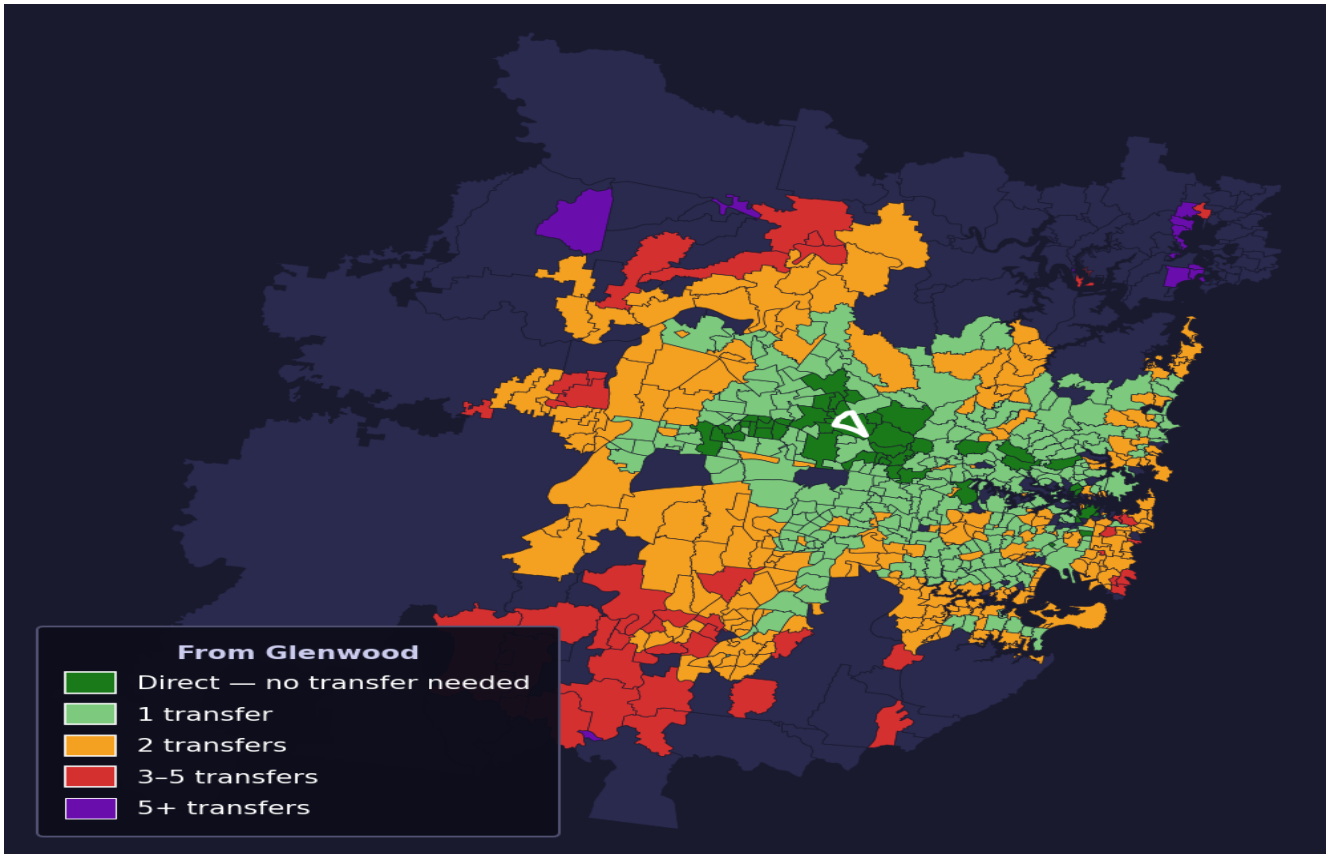

Glenwood

Rank #130 of 781 suburbs

Composite 74 _{/100}	Journey Quality 68 _{/100}	Cost Efficiency 81 _{/100}	Connectivity 76 _{/100}
---	---	---	--

Direct (0 transfers)	49 of 781
1 transfer	284 of 781
2 transfers	265 of 781
3-5 transfers	46 of 781
5+ transfers	136 of 781

Destination	Time	Single Trip	Weekly
Sydney CBD	64 min	\$4.63	\$45.34/wk
Parramatta	58 min	\$4.77	\$47.36/wk
Sydney Airport	140 min	\$6.03	
Macquarie Park	46 min	\$4.05	\$40.50/wk
Olympic Park	99 min	\$6.77	\$50.00/wk