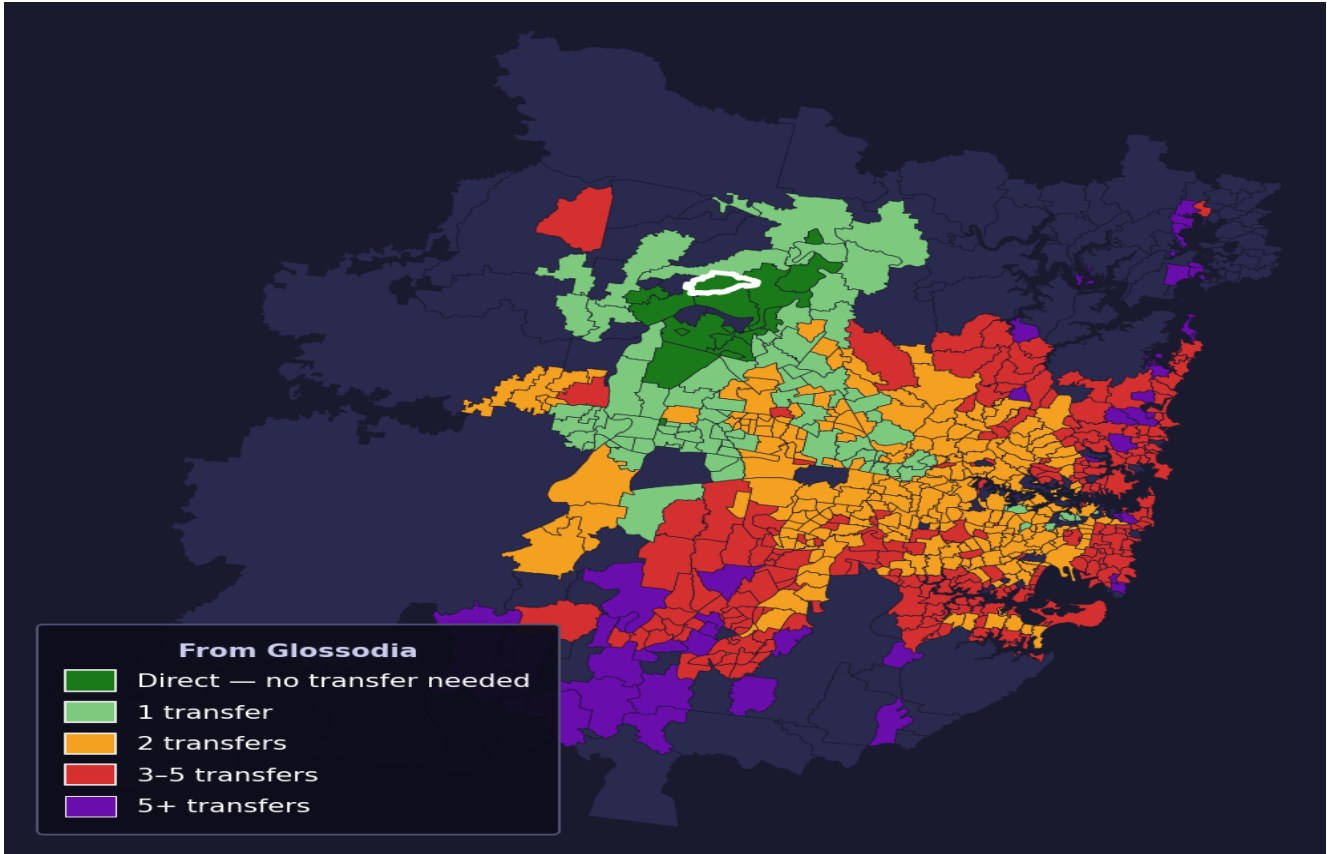

Glossodia

Rank #487 of 781 suburbs

Composite 57 / ₁₀₀	Journey Quality 35 / ₁₀₀	Cost Efficiency 98 / ₁₀₀	Connectivity 56 / ₁₀₀
------------------------------------------------	------------------------------------------------------	------------------------------------------------------	---------------------------------------------------

Direct (0 transfers)	15 of 781
1 transfer	87 of 781
2 transfers	256 of 781
3-5 transfers	247 of 781
5+ transfers	175 of 781

Destination	Time	Single Trip	Weekly
Sydney CBD	125 min	\$4.03	\$40.30/wk
Parramatta	94 min	\$4.03	\$40.30/wk
Sydney Airport	171 min	\$5.53	
Macquarie Park	163 min	\$7.07	\$50.00/wk
Olympic Park	164 min	\$9.72	\$50.00/wk