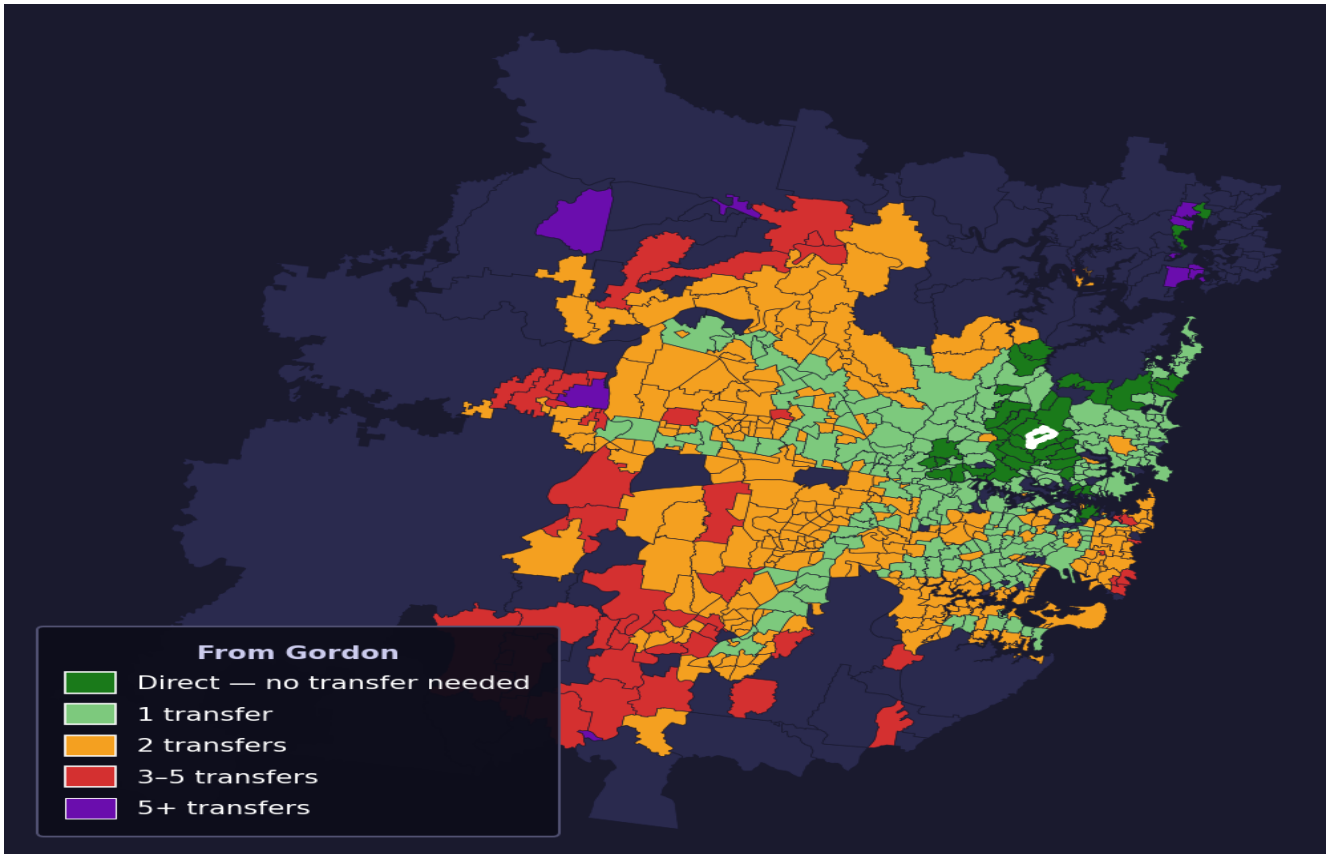

Gordon

Rank #93 of 781 suburbs

Composite 75 _{/100}	Journey Quality 77 _{/100}	Cost Efficiency 74 _{/100}	Connectivity 74 _{/100}
---	---	---	--

Direct (0 transfers)	45 of 781
1 transfer	239 of 781
2 transfers	311 of 781
3-5 transfers	51 of 781
5+ transfers	134 of 781

Destination	Time	Single Trip	Weekly
Sydney CBD	49 min	\$4.26	\$42.24/wk
Parramatta	168 min	\$8.82	\$50.00/wk
Sydney Airport	187 min	\$8.85	
Macquarie Park	116 min	\$6.51	\$50.00/wk
Olympic Park	187 min	\$15.54	\$50.00/wk