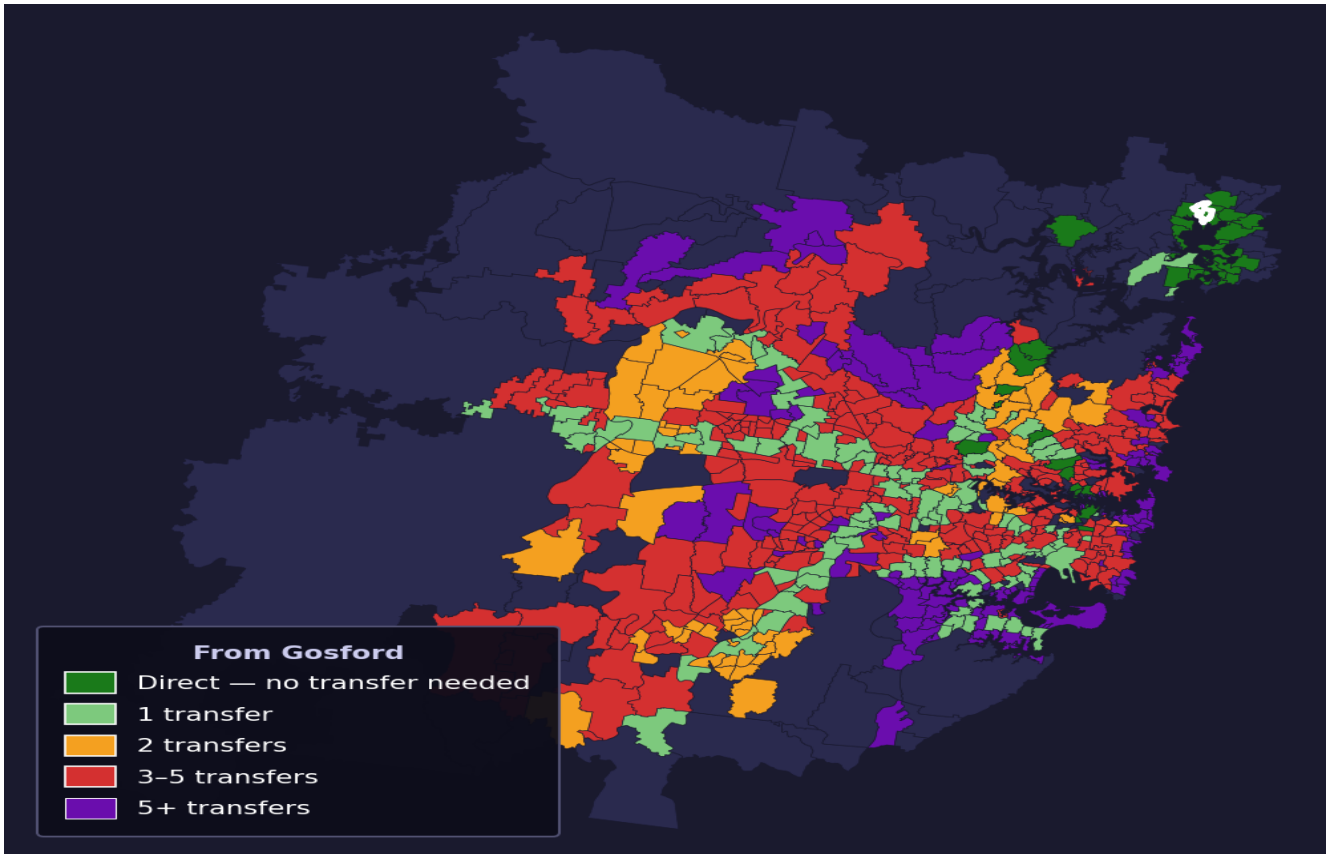

# Gosford

Rank #475 of 781 suburbs

<b>Composite</b> <b>58</b> /100	<b>Journey Quality</b> <b>42</b> /100	<b>Cost Efficiency</b> <b>92</b> /100	<b>Connectivity</b> <b>52</b> /100
------------------------------------	--	--	---------------------------------------

**From Gosford**

- Direct — no transfer needed
- 1 transfer
- 2 transfers
- 3-5 transfers
- 5+ transfers

<b>Direct (0 transfers)</b>	<b>44 of 781</b>
<b>1 transfer</b>	<b>114 of 781</b>
<b>2 transfers</b>	<b>74 of 781</b>
<b>3-5 transfers</b>	<b>304 of 781</b>
<b>5+ transfers</b>	<b>244 of 781</b>

Destination	Time	Single Trip	Weekly
Sydney CBD	114 min	\$6.42	\$50.00/wk
Parramatta	202 min	\$10.54	\$50.00/wk
Sydney Airport	201 min	\$9.09	
Macquarie Park	147 min	\$8.26	\$50.00/wk
Olympic Park	175 min	\$13.32	\$50.00/wk