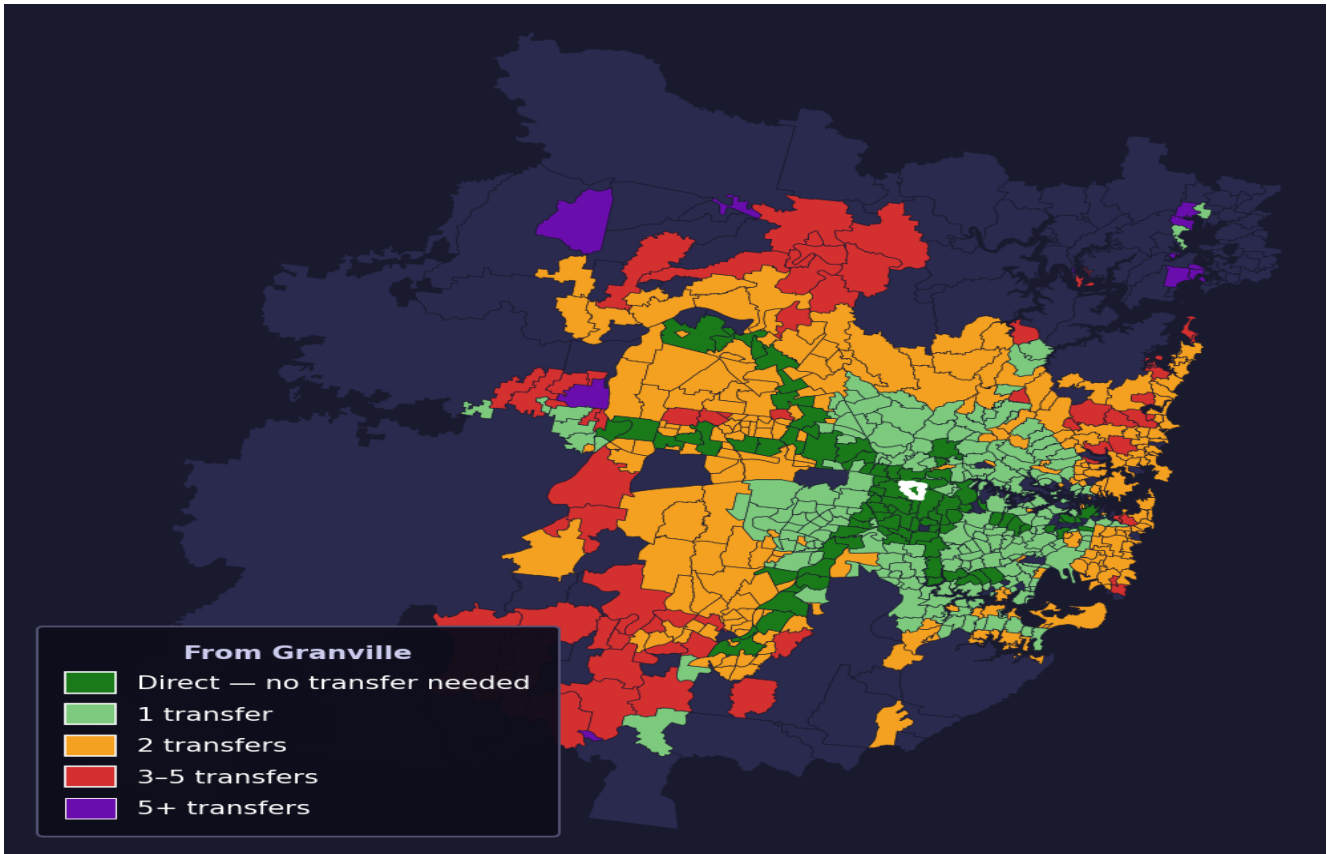

# Granville

Rank #245 of 781 suburbs

<b>Composite</b> <b>69</b> /100	<b>Journey Quality</b> <b>53</b> /100	<b>Cost Efficiency</b> <b>89</b> /100	<b>Connectivity</b> <b>76</b> /100
------------------------------------	--	--	---------------------------------------

<b>Direct (0 transfers)</b>	<b>93 of 781</b>
<b>1 transfer</b>	<b>231 of 781</b>
<b>2 transfers</b>	<b>253 of 781</b>
<b>3-5 transfers</b>	<b>68 of 781</b>
<b>5+ transfers</b>	<b>135 of 781</b>

Destination	Time	Single Trip	Weekly
Sydney CBD	93 min	\$5.33	<b>\$47.58/wk</b>
Parramatta	22 min	\$2.52	<b>\$25.18/wk</b>
Sydney Airport	143 min	\$6.79	
Macquarie Park	84 min	\$5.87	<b>\$48.35/wk</b>
Olympic Park	62 min	\$4.55	<b>\$45.05/wk</b>