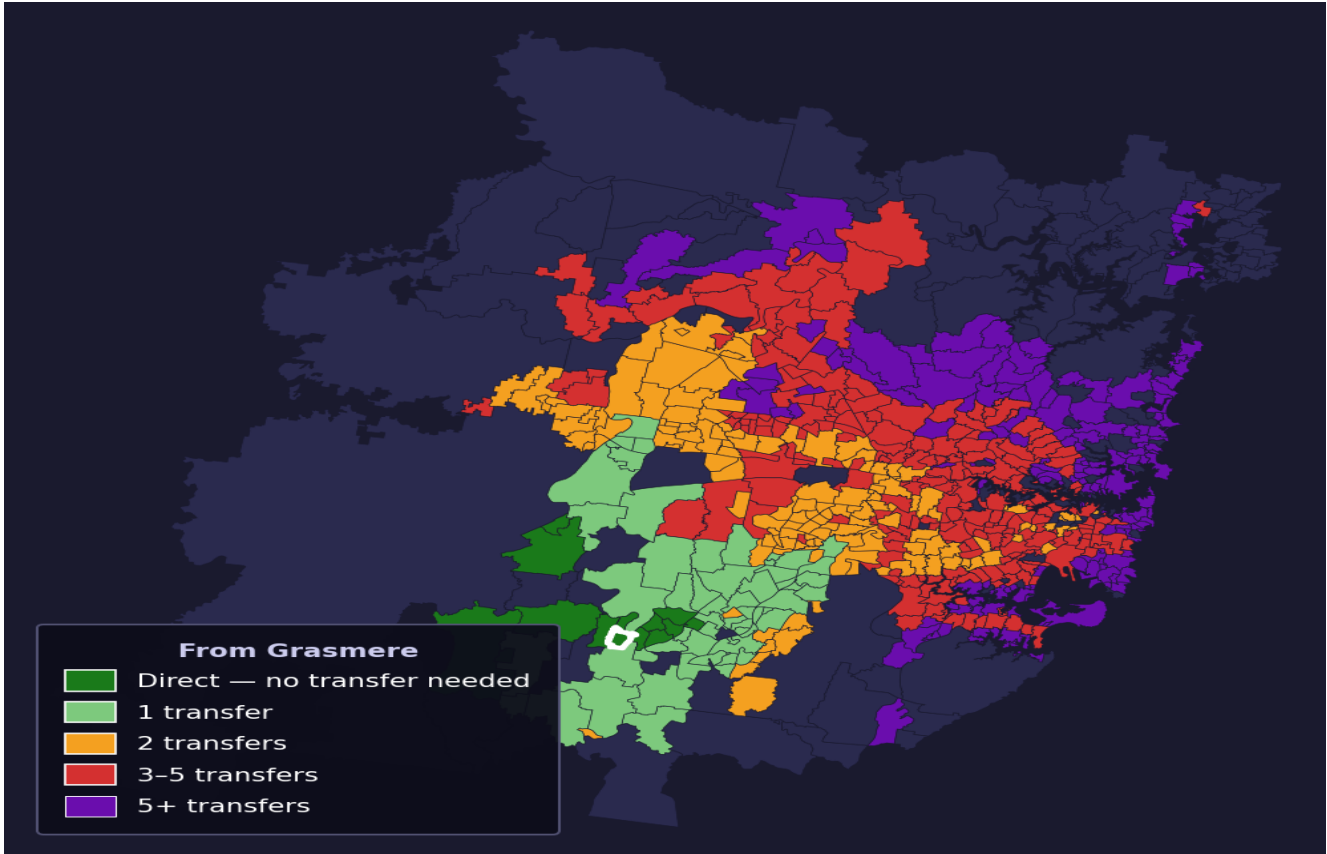

Grasmere

Rank #674 of 781 suburbs

Composite 48 /100	Journey Quality 26 /100	Cost Efficiency 96 /100	Connectivity 43 /100
------------------------------------	--	--	---------------------------------------

Direct (0 transfers)	13 of 781
1 transfer	58 of 781
2 transfers	139 of 781
3-5 transfers	250 of 781
5+ transfers	320 of 781

Destination	Time	Single Trip	Weekly
Sydney CBD	143 min	\$6.06	\$50.00/wk
Parramatta	173 min	\$9.70	\$50.00/wk
Sydney Airport	198 min	\$8.09	
Macquarie Park	207 min	\$11.31	\$50.00/wk
Olympic Park	128 min	\$6.93	\$50.00/wk