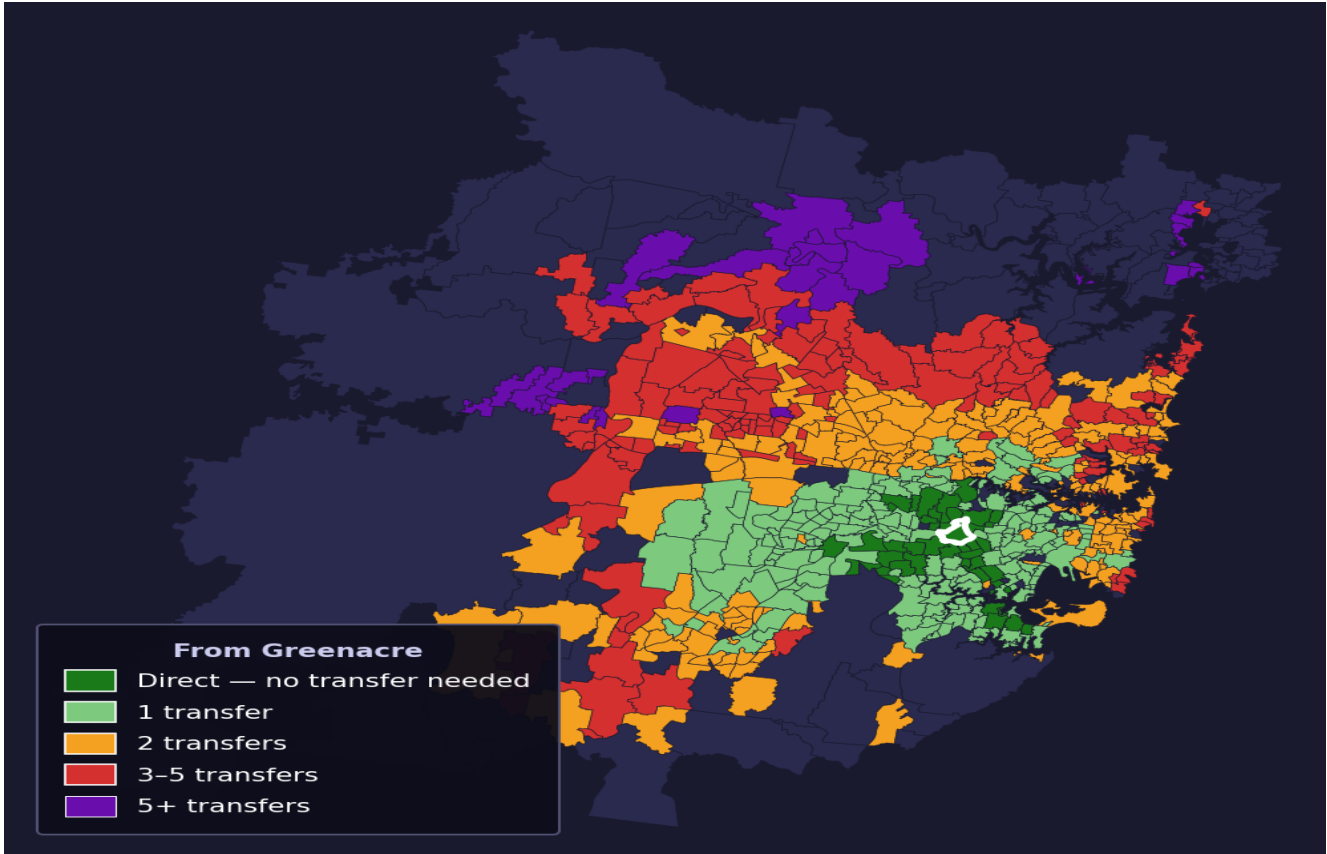

Greenacre

Rank #317 of 781 suburbs

Composite 66 /100	Journey Quality 53 /100	Cost Efficiency 88 /100	Connectivity 67 /100
------------------------------------	--	--	---------------------------------------

Transfers	Count
Direct (0 transfers)	45 of 781
1 transfer	214 of 781
2 transfers	209 of 781
3-5 transfers	153 of 781
5+ transfers	159 of 781

Destination	Time	Single Trip	Weekly
Sydney CBD	93 min	\$6.02	\$50.00/wk
Parramatta	85 min	\$4.70	\$46.60/wk
Sydney Airport	108 min	\$5.70	
Macquarie Park	109 min	\$6.32	\$50.00/wk
Olympic Park	70 min	\$4.59	\$45.90/wk